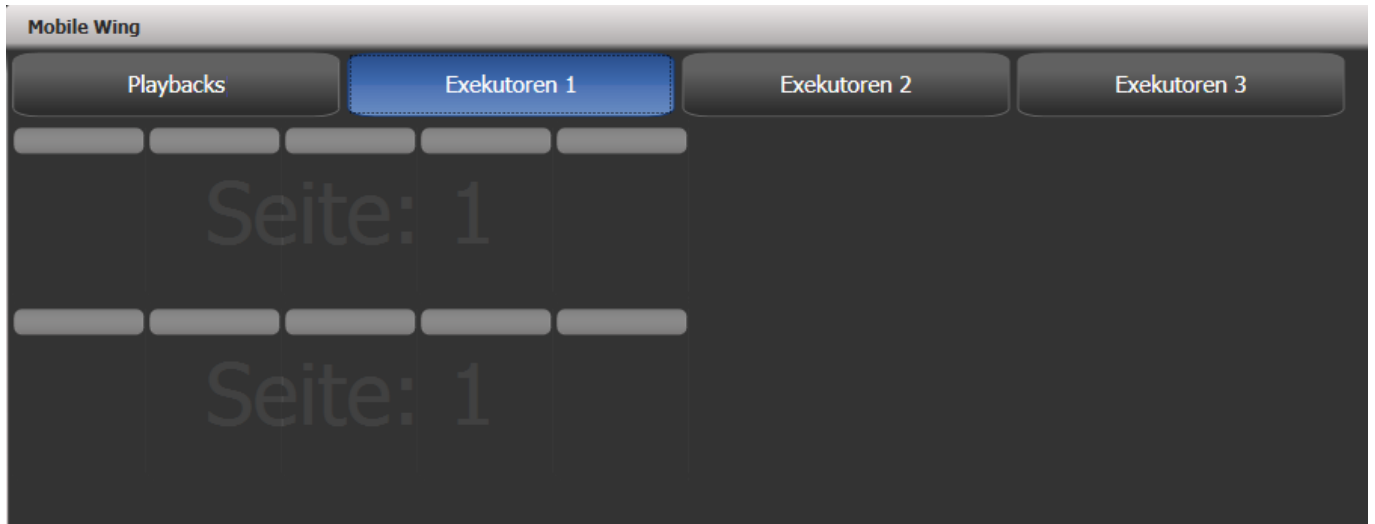

Types/Object/Handle/Location

MobileWingAExecutor

The executor handles on a Titan Mobile Faderwing, also mapped to the corresponding workspace window when set to display Executors.

From:
<https://www.avosupport.de/wiki/> - AVOSUPPORT

Permanent link:
<https://www.avosupport.de/wiki/macros/identifier/location/mobilewingaexecutor>

Last update: 2018/06/20 05:14