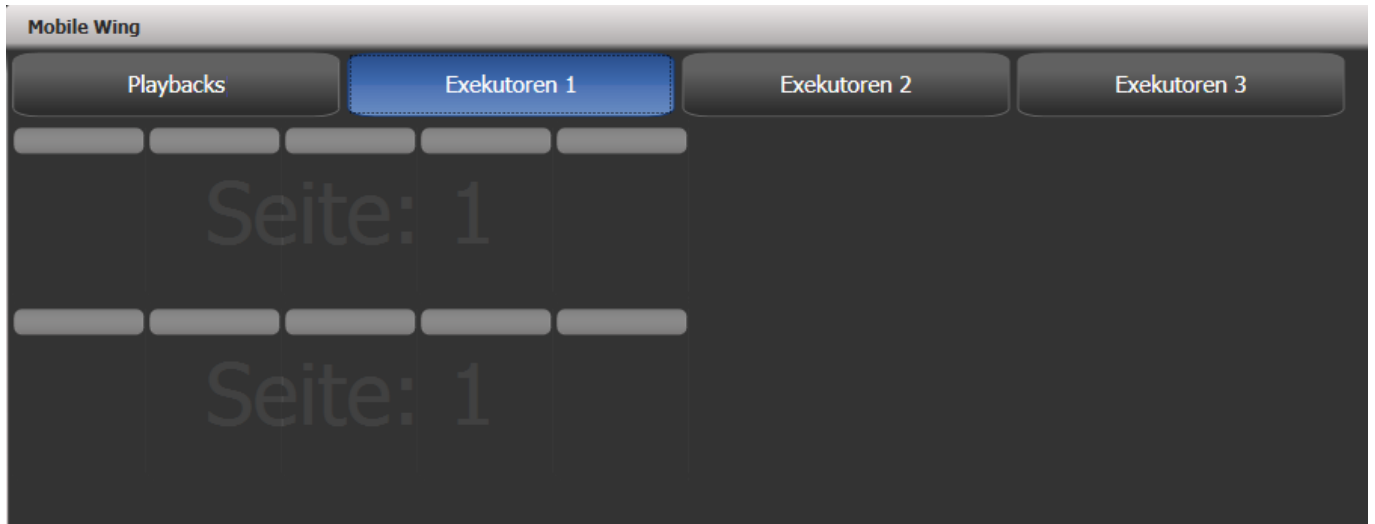

Types/Object/Handle/Location

# MobileWingAExecutor

The executor handles on a Titan Mobile Faderwing, also mapped to the corresponding workspace window when set to display Executors.

From:  
<https://www.avosupport.de/wiki/> - AVOSUPPORT