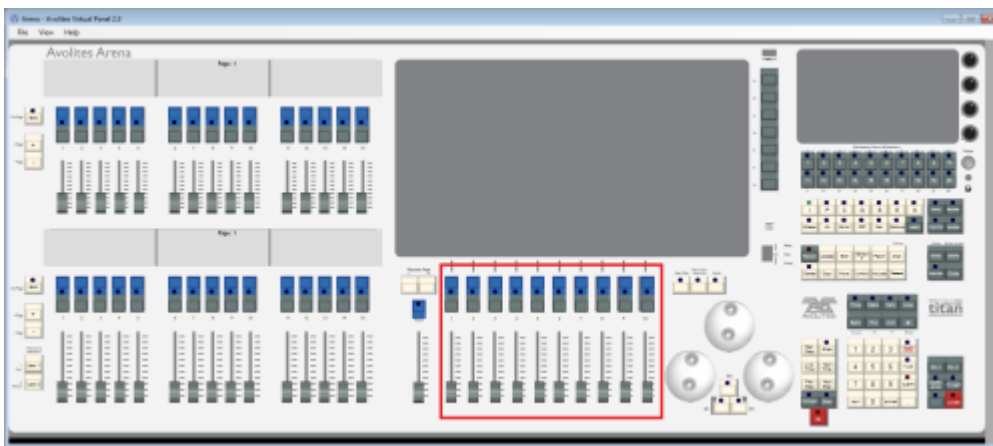

Main Playbacks on the Arena - odd pages only

From:
<https://www.avosupport.de/wiki/> - AVOSUPPORT

Permanent link:
<https://www.avosupport.de/wiki/macros/identifier/location/rollera>

Last update: **2018/06/19 15:58**