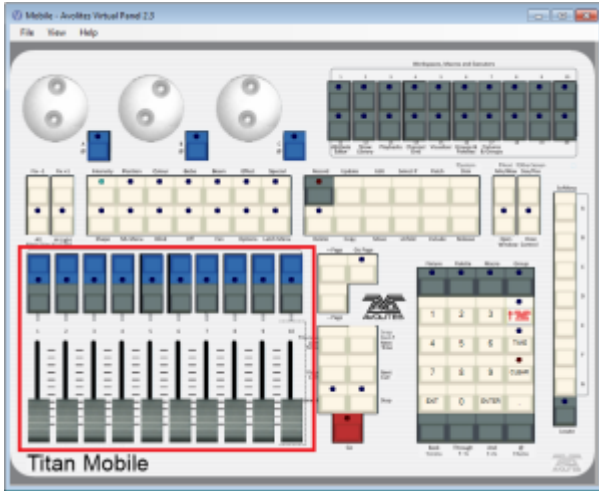

Identifier/Location

RollerA

This is the main playback area. Due to different designs, there are slight differences on the various consoles:

- On the Pearl Expert, RollerA refers to the left-hand roller. It sports 10 handles on 30 pages in total (10 facets, 3 button pages)
- On the Sapphire Touch, this is the bottom fader area. It sports 15 handles on 60 pages. Note that, as this roller has 10 faders on all other consoles, items on places 11~15 might be available in the show library only.
- On all other consoles, RollerA refers to the main playback area as well: 10 faders on 60 pages. However, only odd pages are referring to roller A while even pages are referring to roller B.

As of version 11, the use of RollerA as location is discouraged. Better use Location:Playbacks instead.

Roller A on a Pearl Expert

Bottom Playbacks on the Sapphire Touch

Playbacks on the Titan Mobile (likewise on Quartz and Titan One) - odd pages only

Playbacks on the Tiger Touch - odd pages only

Main Playbacks on the Arena - odd pages only

From:
<https://www.avosupport.de/wiki/> - AVOSUPPORT

Permanent link:
<https://www.avosupport.de/wiki/macros/identifier/location/rollera>