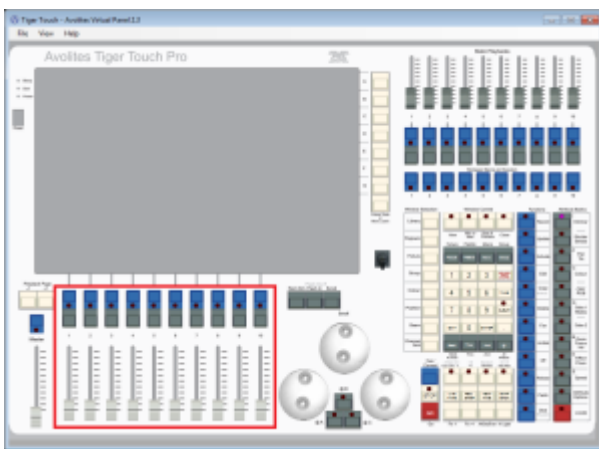

Playbacks on the Tiger Touch - odd pages only

Main Playbacks on the Arena - odd pages only