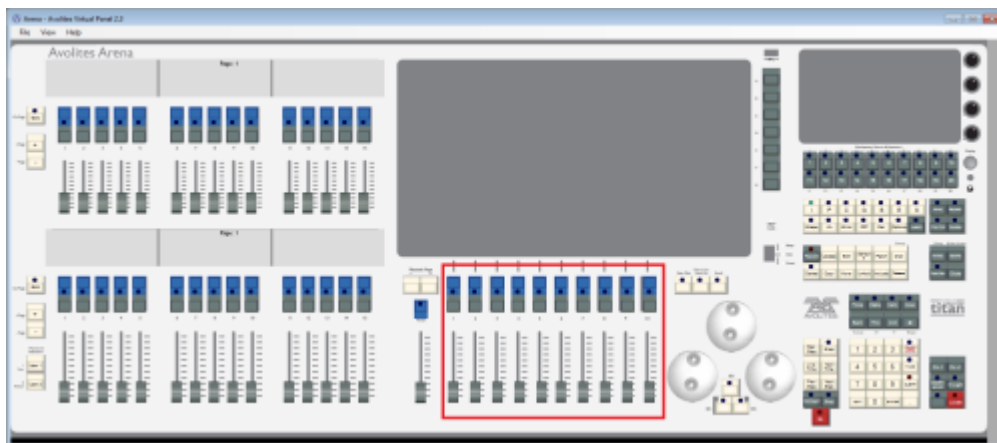

Identifier/Location

RollerA

This is the main playback area. Due to different designs, there are slight differences on the various consoles:

- On the Pearl Expert, RollerA refers to the left-hand roller. It sports 10 handles on 30 pages in total (10 facets, 3 button pages)
- On the Sapphire Touch, this is the bottom fader area. It sports 15 handles on 60 pages. Note that, as this roller has 10 faders on all other consoles, items on places 11~15 might be available in the show library only.
- On all other consoles, RollerA refers to the main playback area as well: 10 faders on 60 pages. However, only odd pages are referring to roller A while even pages are referring to roller B.

As of version 11, the use of RollerA as location is discouraged. Better use Location:Playbacks instead.

Roller A on a Pearl Expert

Bottom Playbacks on the Sapphire Touch

Playbacks on the Titan Mobile (likewise on Quartz and Titan One) - odd pages only

Playbacks on the Tiger Touch - odd pages only

Main Playbacks on the Arena - odd pages only

From: <https://www.avosupport.de/wiki/> - AVOSUPPORT

Permanent link: <https://www.avosupport.de/wiki/macros/identifier/location/rollera>