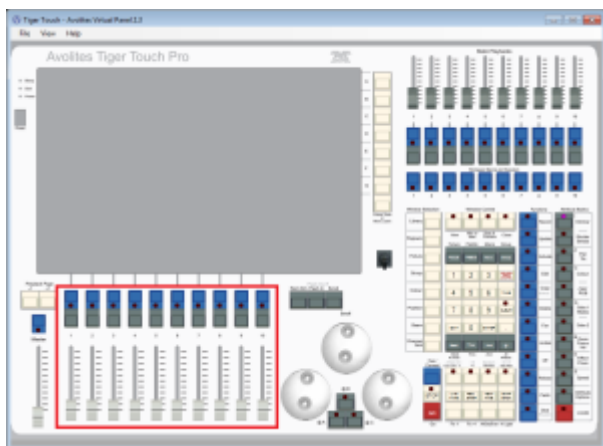

Playbacks on the Tiger Touch - odd pages only

Main Playbacks on the Arena - odd pages only