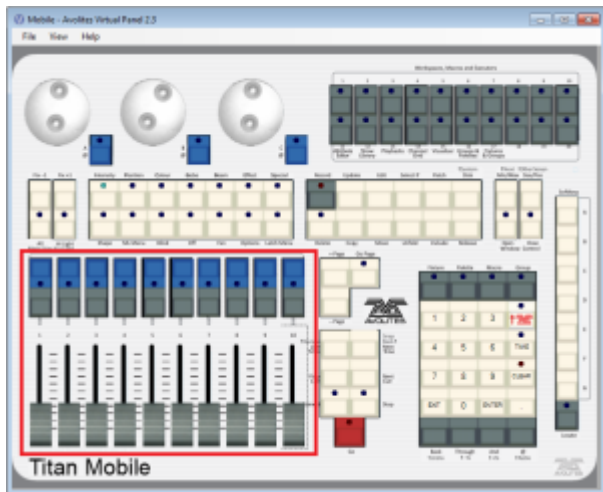

Identifier/Location

RollerA

This is the main playback area. Due to different designs, there are slight differences on the various consoles:

- On the Pearl Expert, RollerA refers to the left-hand roller. It sports 10 handles on 30 pages in total (10 facets, 3 button pages)
- On the Sapphire Touch, this is the bottom fader area. It sports 15 handles on 60 pages. Note that, as this roller has 10 faders on all other consoles, items on places 11~15 might be available in the show library only.
- On all other consoles, RollerA refers to the main playback area as well: 10 faders on 60 pages. However, only odd pages are referring to roller A while even pages are referring to roller B.

As of version 11, the use of RollerA as location is discouraged. Better use Location:Playbacks instead.

Roller A on a Pearl Expert

Bottom Playbacks on the Sapphire Touch

Playbacks on the Titan Mobile (likewise on Quartz and Titan One) - odd pages only

Playbacks on the Tiger Touch - odd pages only

Main Playbacks on the Arena - odd pages only

From: <https://www.avosupport.de/wiki/> - AVOSUPPORT

Permanent link: <https://www.avosupport.de/wiki/macros/identifier/location/rollera>