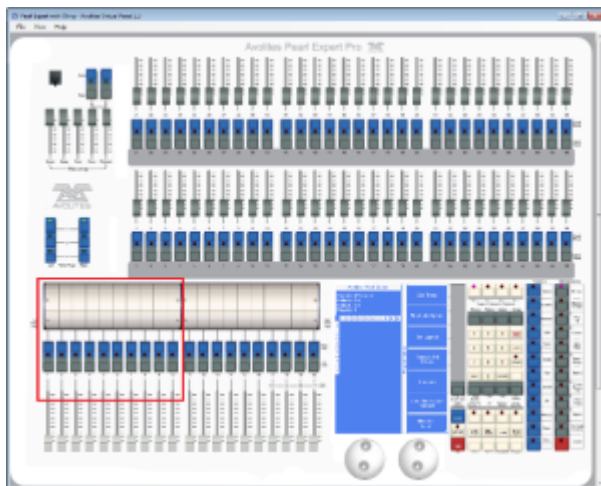

Types/Object/Handle/Location

RollerA

This is the main playback area. Due to different designs, there are slight differences on the various consoles:

- On the Pearl Expert, RollerA refers to the left-hand roller. It sports 10 handles on 30 pages in total (10 facets, 3 button pages)
- On the Sapphire Touch, this is the bottom fader area. It sports 15 handles on 60 pages. Note that, as this roller has 10 faders on all other consoles, items on places 11~15 might be available in the show library only.
- On all other consoles, RollerA refers to the main playback area as well: 10 faders on 60 pages. However, only odd pages are referring to roller A while even pages are referring to roller B.

Roller A on a Pearl Expert

Bottom Playbacks on the Sapphire Touch