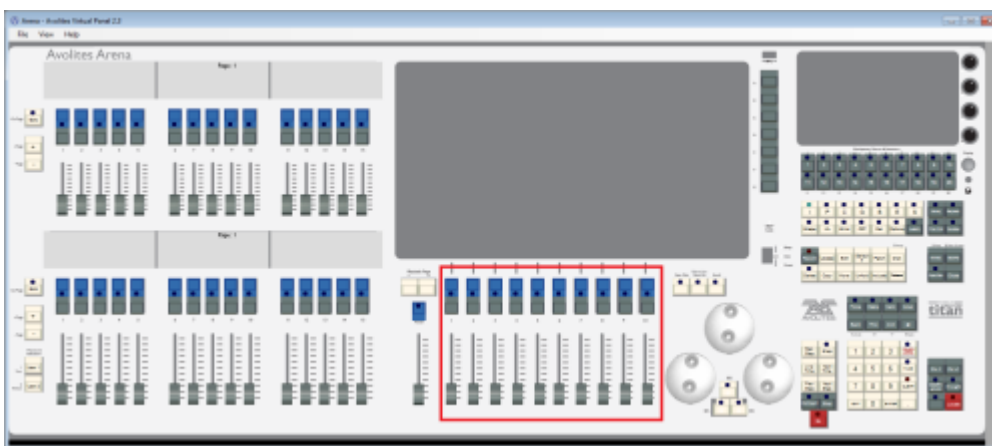

Main Playbacks on the Arena - odd pages only

From:
<https://www.avosupport.de/wiki/> - **AVOSUPPORT**

Permanent link:
<https://www.avosupport.de/wiki/macros/identifier/location/rollera?rev=1529423729>

Last update: **2018/06/19 15:55**