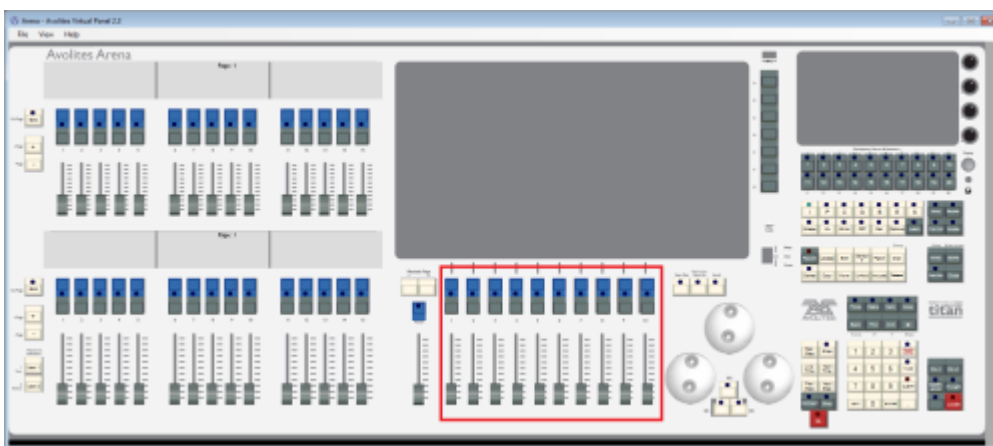

Main Playbacks on the Arena - odd pages only

From:
<https://www.avosupport.de/wiki/> - **AVOSUPPORT**

Permanent link:
<https://www.avosupport.de/wiki/macros/identifier/location/rollera?rev=1529423752>

Last update: **2018/06/19 15:55**