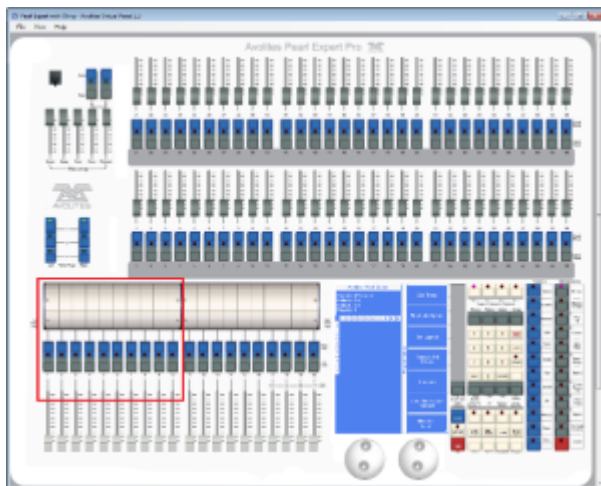

Identifier/Location

RollerA

This is the main playback area. Due to different designs, there are slight differences on the various consoles:

- On the Pearl Expert, RollerA refers to the left-hand roller. It sports 10 handles on 30 pages in total (10 facets, 3 button pages)
- On the Sapphire Touch, this is the bottom fader area. It sports 15 handles on 60 pages. Note that, as this roller has 10 faders on all other consoles, items on places 11~15 might be available in the show library only.
- On all other consoles, RollerA refers to the main playback area as well: 10 faders on 60 pages. However, only odd pages are referring to roller A while even pages are referring to roller B.

Roller A on a Pearl Expert

Bottom Playbacks on the Sapphire Touch