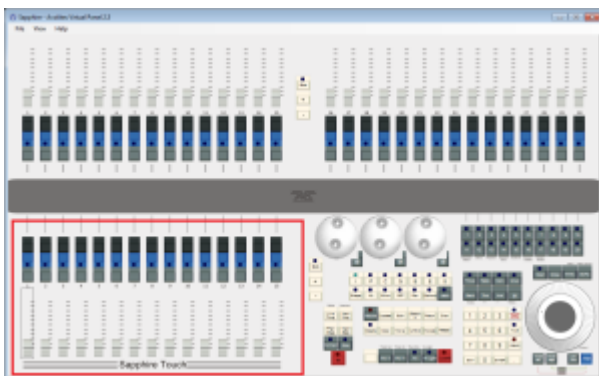

Identifier/Location

RollerA

This is the main playback area. Due to different designs, there are slight differences on the various consoles:

- On the Pearl Expert, RollerA refers to the left-hand roller. It sports 10 handles on 30 pages in total (10 facets, 3 button pages)
- On the Sapphire Touch, this is the bottom fader area. It sports 15 handles on 60 pages. Note that, as this roller has 10 faders on all other consoles, items on places 11~15 might be available in the show library only.
- On all other consoles, RollerA refers to the main playback area as well: 10 faders on 60 pages. However, only odd pages are referring to roller A while even pages are referring to roller B.

Roller A on a Pearl Expert

Bottom Playbacks on the Sapphire Touch

Playbacks on the Titan Mobile (likewise on Quartz and Titan One) - odd pages only

Playbacks on the Tiger Touch - odd pages only

Main Playbacks on the Arena - odd pages only