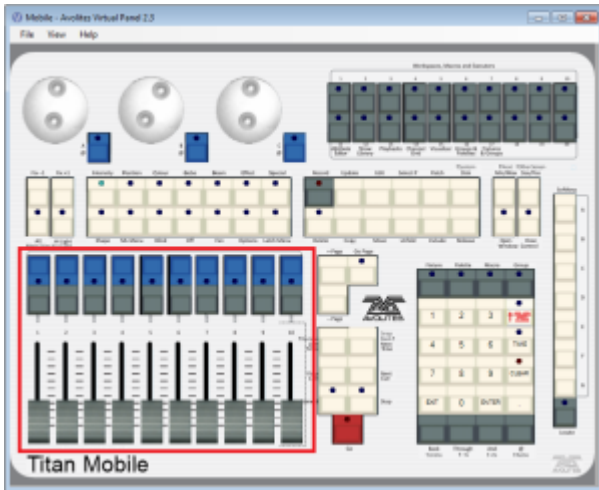

Identifier/Location

RollerA

This is the main playback area. Due to different designs, there are slight differences on the various consoles:

- On the Pearl Expert, RollerA refers to the left-hand roller. It sports 10 handles on 30 pages in total (10 facets, 3 button pages)
- On the Sapphire Touch, this is the bottom fader area. It sports 15 handles on 60 pages. Note that, as this roller has 10 faders on all other consoles, items on places 11~15 might be available in the show library only.
- On all other consoles, RollerA refers to the main playback area as well: 10 faders on 60 pages. However, only odd pages are referring to roller A while even pages are referring to roller B.

Roller A on a Pearl Expert

Bottom Playbacks on the Sapphire Touch

Playbacks on the Titan Mobile (likewise on Quartz and Titan One) - odd pages only

Playbacks on the Tiger Touch - odd pages only

Main Playbacks on the Arena - odd pages only