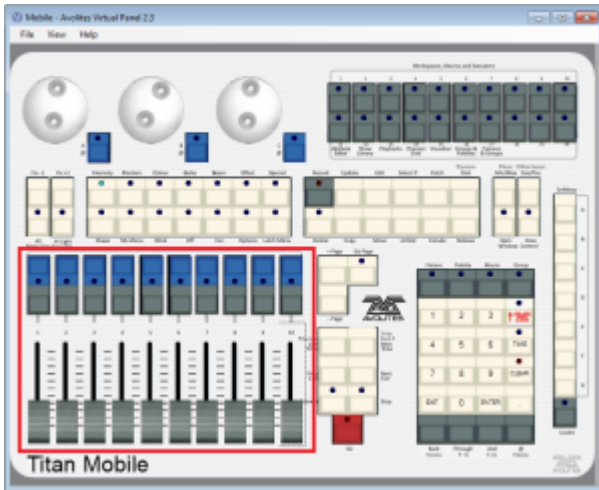

Identifier/Location

RollerA

This is the main playback area. Due to different designs, there are slight differences on the various consoles:

- On the Pearl Expert, RollerA refers to the left-hand roller. It sports 10 handles on 30 pages in total (10 facets, 3 button pages)
- On the Sapphire Touch, this is the bottom fader area. It sports 15 handles on 60 pages. Note that, as this roller has 10 faders on all other consoles, items on places 11~15 might be available in the show library only.
- On all other consoles, RollerA refers to the main playback area as well: 10 faders on 60 pages. However, only odd pages are referring to roller A while even pages are referring to roller B.

As of version 11, the use of RollerA as location is discouraged. Better use Location:Playbacks instead.

Roller A on a Pearl Expert

Bottom Playbacks on the Sapphire Touch

Playbacks on the Titan Mobile (likewise on Quartz and Titan One) - odd pages only

Playbacks on the Tiger Touch - odd pages only

Main Playbacks on the Arena - odd pages only

From:
<https://www.avosupport.de/wiki/> - **AVOSUPPORT**

Permanent link:
<https://www.avosupport.de/wiki/macros/identifier/location/rollera?rev=1529423881>