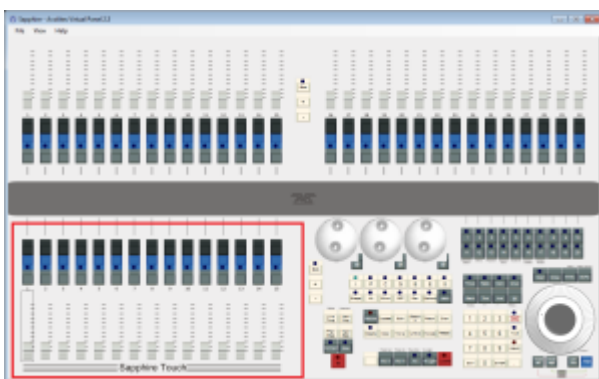

Identifier/Location

RollerA

This is the main playback area. Due to different designs, there are slight differences on the various consoles:

- On the Pearl Expert, RollerA refers to the left-hand roller. It sports 10 handles on 30 pages in total (10 facets, 3 button pages)
- On the Sapphire Touch, this is the bottom fader area. It sports 15 handles on 60 pages. Note that, as this roller has 10 faders on all other consoles, items on places 11~15 might be available in the show library only.
- On all other consoles, RollerA refers to the main playback area as well: 10 faders on 60 pages. However, only odd pages are referring to roller A while even pages are referring to roller B.

As of version 11, the use of RollerA as location is discouraged. Better use Location:Playbacks instead.

Roller A on a Pearl Expert

Bottom Playbacks on the Sapphire Touch

Playbacks on the Titan Mobile (likewise on Quartz and Titan One) - odd pages only