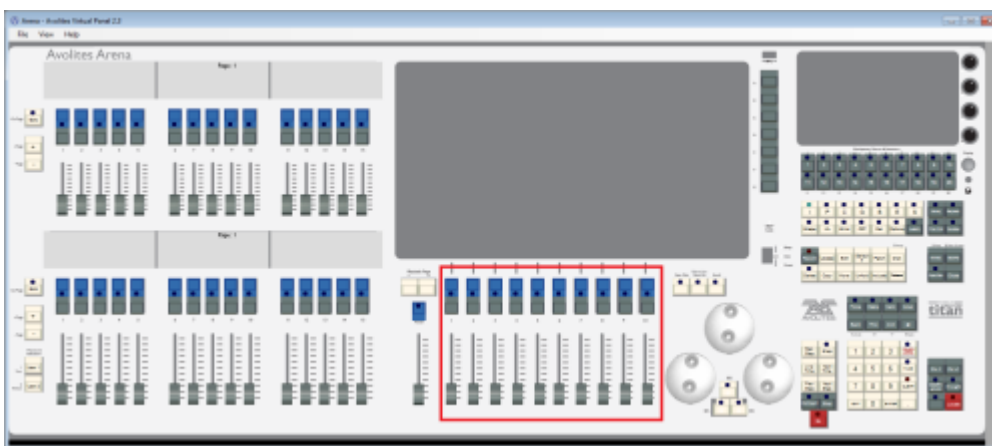

Main Playbacks on the Arena - odd pages only

From:
<https://www.avosupport.de/wiki/> - **AVOSUPPORT**

Permanent link:
<https://www.avosupport.de/wiki/macros/identifier/location/rollera?rev=1529423881>

Last update: **2018/06/19 15:58**