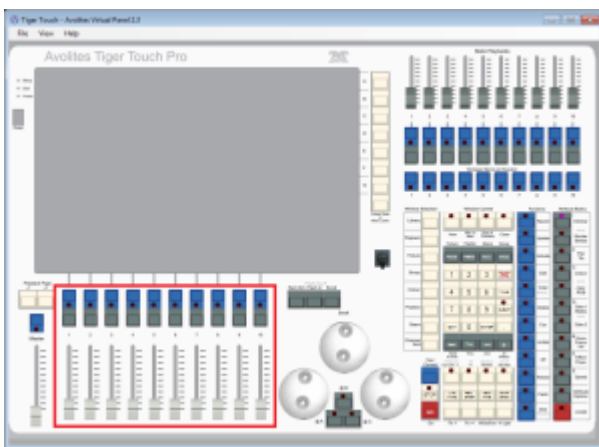

Identifier/Location

RollerA

This is the main playback area. Due to different designs, there are slight differences on the various consoles:

- On the Pearl Expert, RollerA refers to the left-hand roller. It sports 10 handles on 30 pages in total (10 facets, 3 button pages)
- On the Sapphire Touch, this is the bottom fader area. It sports 15 handles on 60 pages. Note that, as this roller has 10 faders on all other consoles, items on places 11~15 might be available in the show library only.
- On all other consoles, RollerA refers to the main playback area as well: 10 faders on 60 pages. However, only odd pages are referring to roller A while even pages are referring to roller B.

As of version 11, the use of RollerA as location is discouraged. Better use Location:Playbacks instead.

Roller A on a Pearl Expert

Bottom Playbacks on the Sapphire Touch

Playbacks on the Titan Mobile (likewise on Quartz and Titan One) - odd pages only

Playbacks on the Tiger Touch - odd pages only

Main Playbacks on the Arena - odd pages only

From:
<https://www.avosupport.de/wiki/> - **AVOSUPPORT**

Permanent link:
<https://www.avosupport.de/wiki/macros/identifier/location/rollera?rev=1529423881>