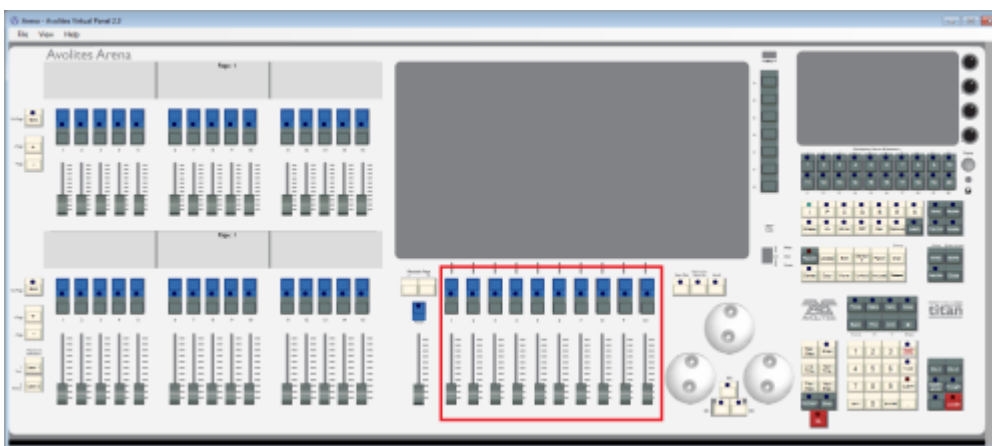

Identifier/Location

RollerA

This is the main playback area. Due to different designs, there are slight differences on the various consoles:

- On the Pearl Expert, RollerA refers to the left-hand roller. It sports 10 handles on 30 pages in total (10 facets, 3 button pages)
- On the Sapphire Touch, this is the bottom fader area. It sports 15 handles on 60 pages. Note that, as this roller has 10 faders on all other consoles, items on places 11~15 might be available in the show library only.
- On all other consoles, RollerA refers to the main playback area as well: 10 faders on 60 pages. However, only odd pages are referring to roller A while even pages are referring to roller B.

As of version 11, the use of RollerA as location is discouraged. Better use Location:Playbacks instead.

Roller A on a Pearl Expert

Bottom Playbacks on the Sapphire Touch

Playbacks on the Titan Mobile (likewise on Quartz and Titan One) - odd pages only

Playbacks on the Tiger Touch - odd pages only

Main Playbacks on the Arena - odd pages only

From:
<https://www.avosupport.de/wiki/> - **AVOSUPPORT**

Permanent link:
<https://www.avosupport.de/wiki/macros/identifier/location/rollera?rev=1529423881>