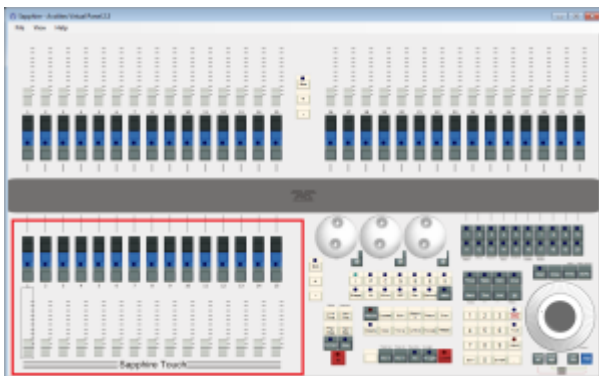

Playbacks on the Titan Mobile (likewise on Quartz and Titan One) - odd pages only