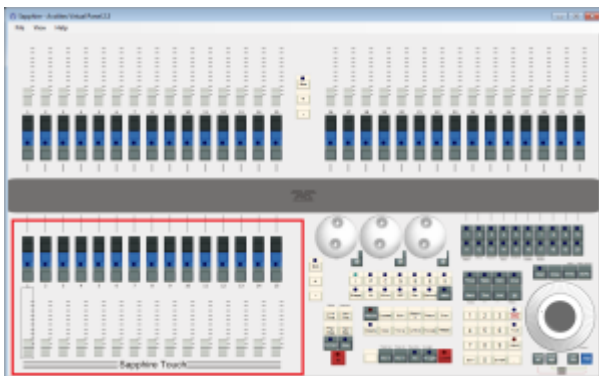

# RollerA

This is the main playback area. Due to different designs, there are slight differences on the various consoles:

- On the Pearl Expert, RollerA refers to the left-hand roller. It sports 10 handles on 30 pages in total (10 facets, 3 button pages)
- On the Sapphire Touch, this is the bottom fader area. It sports 15 handles on 60 pages. Note that, as this roller has 10 faders on all other consoles, items on places 11~15 might be available in the show library only.
- On all other consoles, RollerA refers to the main playback area as well: 10 faders on 60 pages. However, only odd pages are referring to roller A while even pages are referring to roller B.

**As of version 11, the use of RollerA as location is discouraged. Better use Location:Playbacks instead.**

Roller A on a Pearl Expert

Bottom Playbacks on the Sapphire Touch

Playbacks on the Titan Mobile (likewise on Quartz and Titan One) - odd pages only