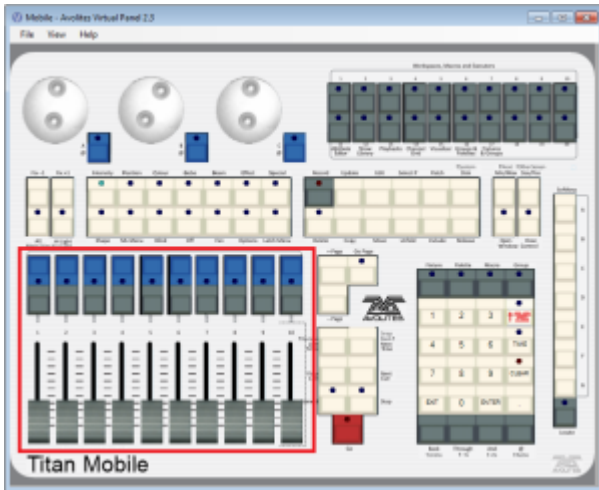

# RollerA

This is the main playback area. Due to different designs, there are slight differences on the various consoles:

- On the Pearl Expert, RollerA refers to the left-hand roller. It sports 10 handles on 30 pages in total (10 facets, 3 button pages)
- On the Sapphire Touch, this is the bottom fader area. It sports 15 handles on 60 pages. Note that, as this roller has 10 faders on all other consoles, items on places 11~15 might be available in the show library only.
- On all other consoles, RollerA refers to the main playback area as well: 10 faders on 60 pages. However, only odd pages are referring to roller A while even pages are referring to roller B.

**As of version 11, the use of RollerA as location is discouraged. Better use Location:Playbacks instead.**

Roller A on a Pearl Expert

Bottom Playbacks on the Sapphire Touch

Playbacks on the Titan Mobile (likewise on Quartz and Titan One) - odd pages only

Playbacks on the Tiger Touch - odd pages only

Main Playbacks on the Arena - odd pages only

From:  
<https://www.avosupport.de/wiki/> - **AVOSUPPORT**

Permanent link:  
<https://www.avosupport.de/wiki/macros/identifier/location/rollera?rev=1529423881>