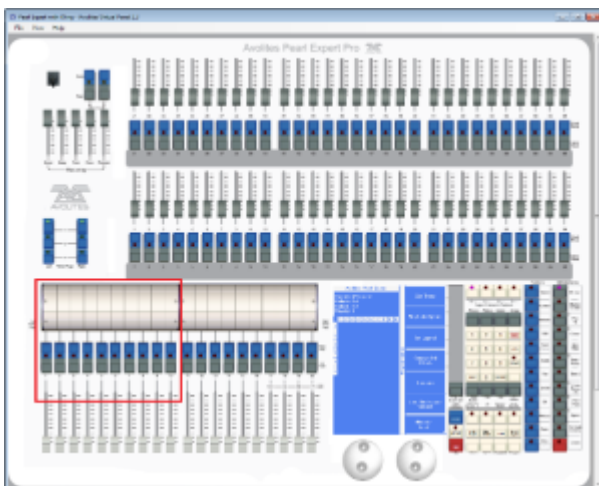

Identifier/Location

RollerA

This is the main playback area. Due to different designs, there are slight differences on the various consoles:

- On the Pearl Expert, RollerA refers to the left-hand roller. It sports 10 handles on 30 pages in total (10 facets, 3 button pages)
- On the Sapphire Touch, this is the bottom fader area. It sports 15 handles on 60 pages. Note that, as this roller has 10 faders on all other consoles, items on places 11~15 might be available in the show library only.
- On all other consoles, RollerA refers to the main playback area as well: 10 faders on 60 pages. However, only odd pages are referring to roller A while even pages are referring to roller B.

As of version 11, the use of RollerA as location is discouraged. Better use Location:Playbacks instead.

Roller A on a Pearl Expert

Bottom Playbacks on the Sapphire Touch

Playbacks on the Titan Mobile (likewise on Quartz and Titan One) - odd pages only