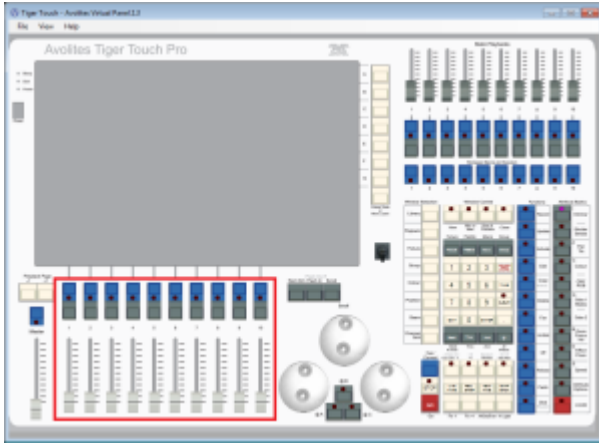

Playbacks on the Tiger Touch - only even pages refer to RollerB