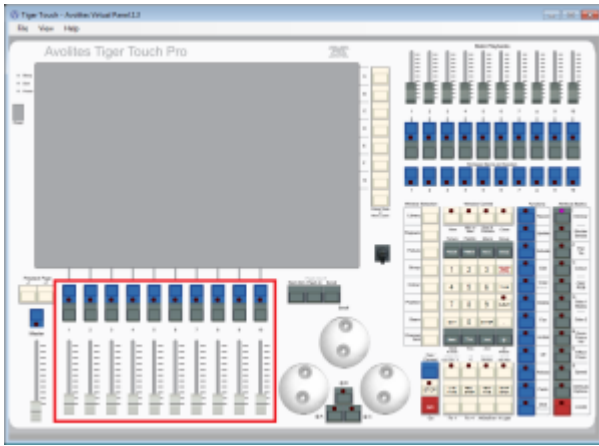

Types/Object/Handle/Location

RollerB

This is the main playback area. Due to different designs, there are slight differences on the various consoles:

- On the Pearl Expert, RollerA refers to the right-hand roller. It sports 10 handles on 30 pages in total (10 facets, 3 button pages)
- On the Sapphire Touch, the bottom fader area is only mapped to RollerA - RollerB playbacks (if created on other consoles) are only available in the show library.
- On all other consoles, RollerB (as well as RollerA) refers to the main playback area as well: 10 faders on 60 pages. However, only even pages are referring to roller B while even pages are referring to roller A.

Playbacks on the Tiger Touch - only even pages refer to RollerB

Main Playbacks on the Arena - only even pages refer to RollerB

From:
<https://www.avosupport.de/wiki/> - **AVOSUPPORT**

Permanent link:
<https://www.avosupport.de/wiki/macros/identifier/location/rollerb?rev=1529423897>