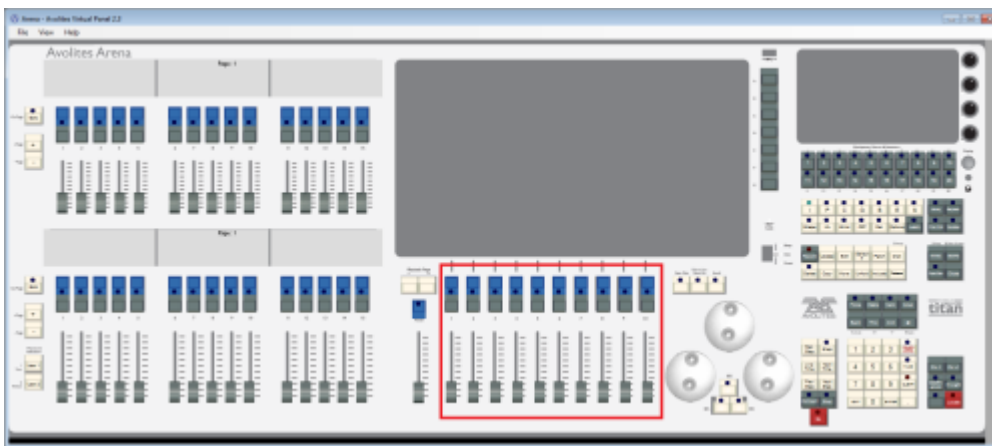

From:
<https://www.avosupport.de/wiki/> - **AVOSUPPORT**

Permanent link:
<https://www.avosupport.de/wiki/macros/identifier/location/rollerb?rev=1529423897>

Last update: **2018/06/19 15:58**