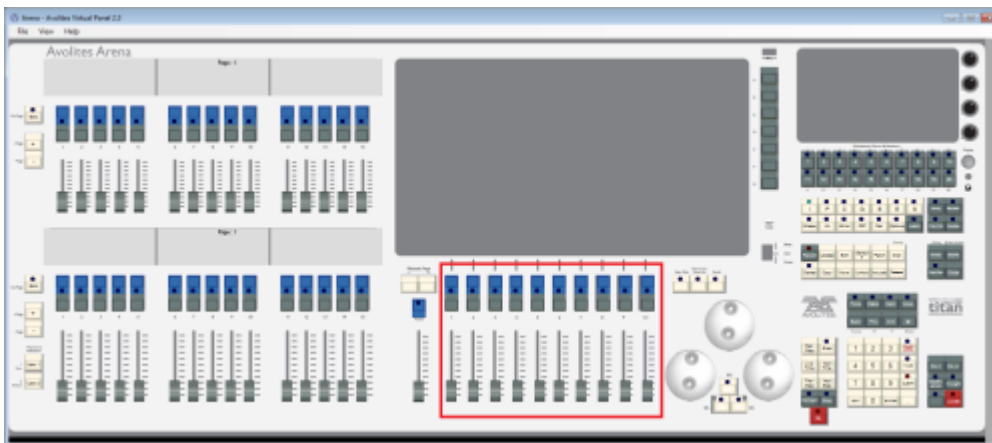

Main Playbacks on the Arena - only even pages refer to RollerB

From:
<https://www.avosupport.de/wiki/> - **AVOSUPPORT**

Permanent link:
<https://www.avosupport.de/wiki/macros/identifier/location/rollerb?rev=1529423978>

Last update: **2018/06/19 15:59**