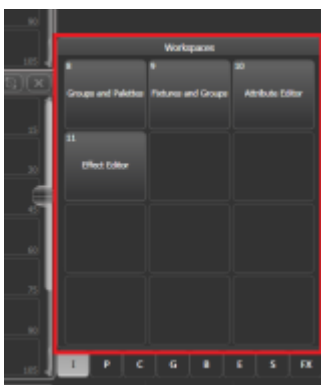

Identifier/Location

Workspaces

This is the area with 12 designated workspace buttons.

Left on the TitanOne display:

bottom-right in the display for Titan Mobile, Quartz, Tiger Touch and Arena

bottom-right in the Pearl Expert Touchwing