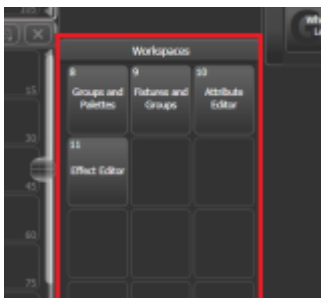

Identifier/Location

Workspaces

This is the area with 12 designated workspace buttons.

Left on the TitanOne display:

bottom-right in the display for Titan Mobile, Quartz, Tiger Touch and Arena

bottom-right in the Pearl Expert Touchwing

left on the left-hand display on the Sapphire Touch:

From:
<https://www.avosupport.de/wiki/> - **AVOSUPPORT**

Permanent link:
<https://www.avosupport.de/wiki/macros/identifier/location/workspaces>

Last update: **2018/06/19 15:54**