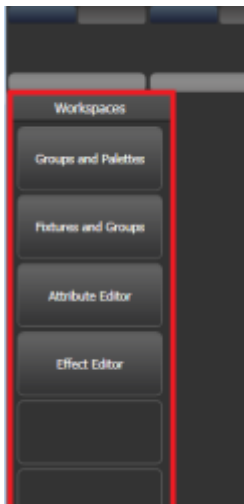

From:
<https://www.avosupport.de/wiki/> - **AVOSUPPORT**

Permanent link:
<https://www.avosupport.de/wiki/macros/identifier/location/workspaces>

Last update: **2018/06/19 15:54**