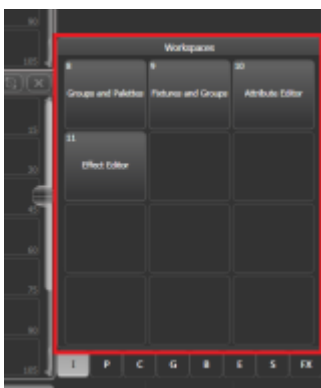

Types/Object/Handle/Location

Workspaces

This is the area with 12 designated workspace buttons.

Left on the TitanOne display:

bottom-right in the display for Titan Mobile, Quartz, Tiger Touch and Arena

bottom-right in the Pearl Expert Touchwing

left on the left-hand display on the Sapphire Touch:

Last update:

2018/06/19 15:53 macros:identifier:location:workspaces <https://www.avosupport.de/wiki/macros/identifier/location/workspaces?rev=1529423613>