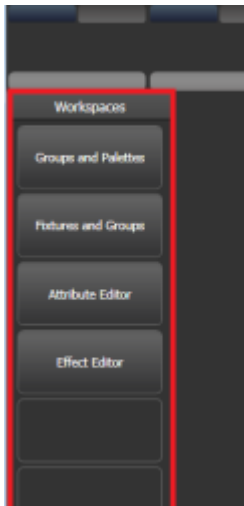

Types/Object/Handle/Location

Workspaces

This is the area with 12 designated workspace buttons.

Left on the TitanOne display:

bottom-right in the display for Titan Mobile, Quartz, Tiger Touch and Arena

bottom-right in the Pearl Expert Touchwing

left on the left-hand display on the Sapphire Touch:

Last update:

2018/06/19 15:53 macros:identifier:location:workspaces <https://www.avosupport.de/wiki/macros/identifier/location/workspaces?rev=1529423613>