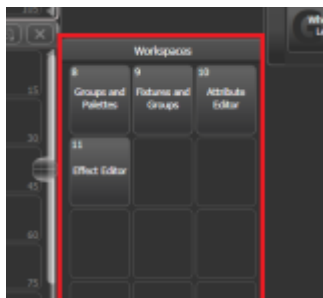

Types/Object/Handle/Location

Workspaces

This is the area with 12 designated workspace buttons.

Left on the TitanOne display:

bottom-right in the display for Titan Mobile, Quartz, Tiger Touch and Arena

bottom-right in the Pearl Expert Touchwing

left on the left-hand display on the Sapphire Touch:

Last update:

2018/06/19 15:53 macros:identifier:location:workspaces <https://www.avosupport.de/wiki/macros/identifier/location/workspaces?rev=1529423613>