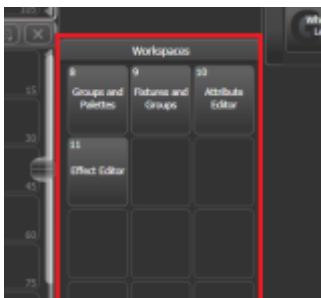

Types/Object/Handle/Location

Workspaces

This is the area with 12 designated workspace buttons.

Left on the TitanOne display:

bottom-right in the display for Titan Mobile, Quartz, Tiger Touch and Arena

bottom-right in the Pearl Expert Touchwing

left on the left-hand display on the Sapphire Touch:

Last update:

2018/06/19 15:53 macros:identifier:location:workspaces <https://www.avosupport.de/wiki/macros/identifier/location/workspaces?rev=1529423613>