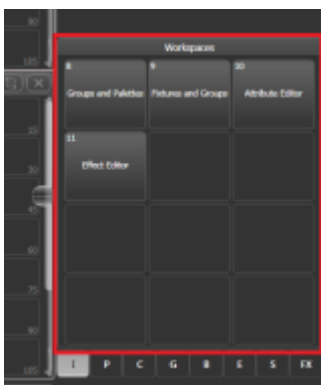

Types/Object/Handle/Location

Workspaces

This is the area with 12 designated workspace buttons.

Left on the TitanOne display:

bottom-right in the display for Titan Mobile, Quartz, Tiger Touch and Arena

bottom-right in the Pearl Expert Touchwing

left on the left-hand display on the Sapphire Touch:

Last update:

2018/06/19 15:53 macros:identifier:location:workspaces <https://www.avosupport.de/wiki/macros/identifier/location/workspaces?rev=1529423613>