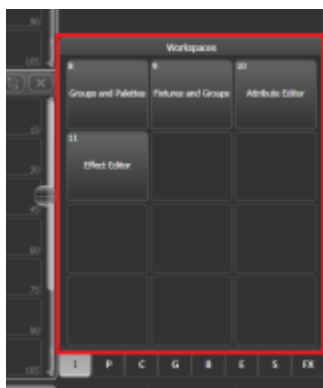

Types/Object/Handle/Location

Workspaces

This is the area with 12 designated workspace buttons.

Left on the TitanOne display:

bottom-right in the display for Titan Mobile, Quartz, Tiger Touch and Arena

bottom-right in the Pearl Expert Touchwing

left on the left-hand display on the Sapphire Touch:

Last update:

2018/06/19 15:53 macros:identifier:location:workspaces <https://www.avosupport.de/wiki/macros/identifier/location/workspaces?rev=1529423613>