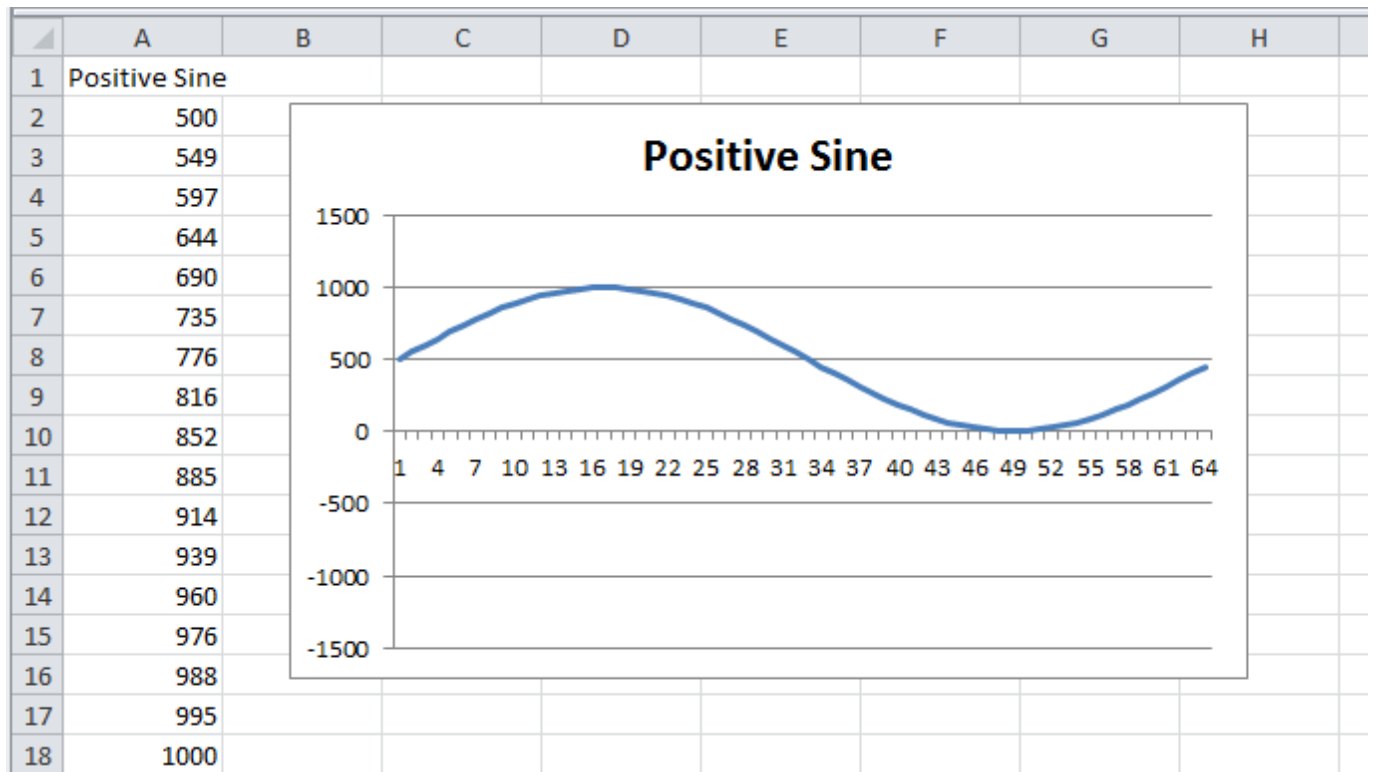

Positive Sine

This is a user contributed pattern and only available with the modified shapefile.

Slope	sine wave
Range	0 ... 1000
used in	<ul style="list-style-type: none"> • 100 Blue • 100 Cyan • 100 Green • 100 Magenta • 100 Red • 100 Yellow • OW Sine RGB
contributed by	Alex del Bondio

(created from the shapefile using [Converting Patterns in Excel](#))

Last update:
2017/12/18 21:52 shapes:custom_pattern:positive_sine https://www.avosupport.de/wiki/shapes/custom_pattern/positive_sine?rev=1513633959