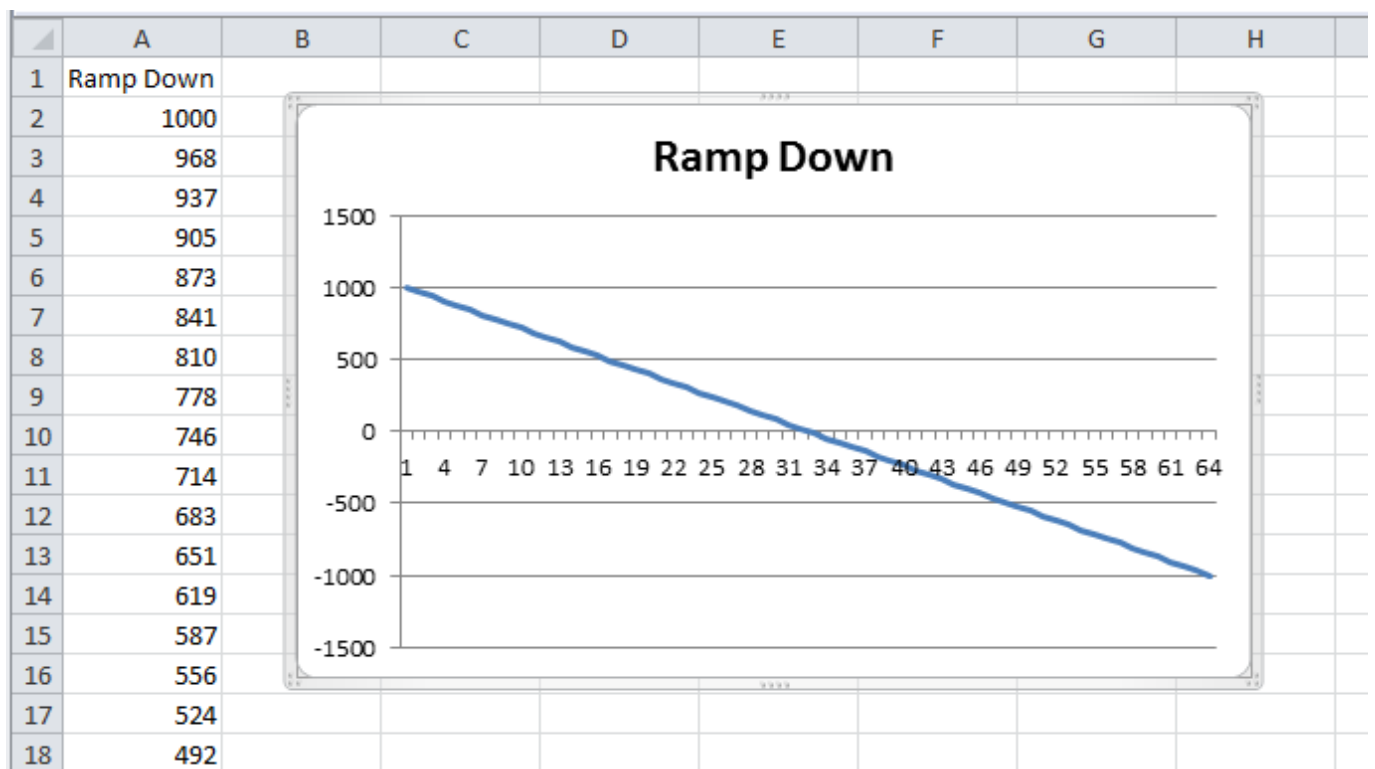

Ramp Down

This is a user contributed pattern and only available with the modified shapefile.

Slope	ramp down
Range	1000 ... -1000
used in	<ul style="list-style-type: none">• Dimmer Ramp Down• Tilt Ramp Down
contributed by	Alex del Bondio

(created from the shapefile using [Converting Patterns in Excel](#))

From:
<https://avosupport.de/wiki/> - **AVOSUPPORT**

Permanent link:
https://avosupport.de/wiki/shapes/custom_pattern/ramp_down

Last update: **2017/12/18 21:56**