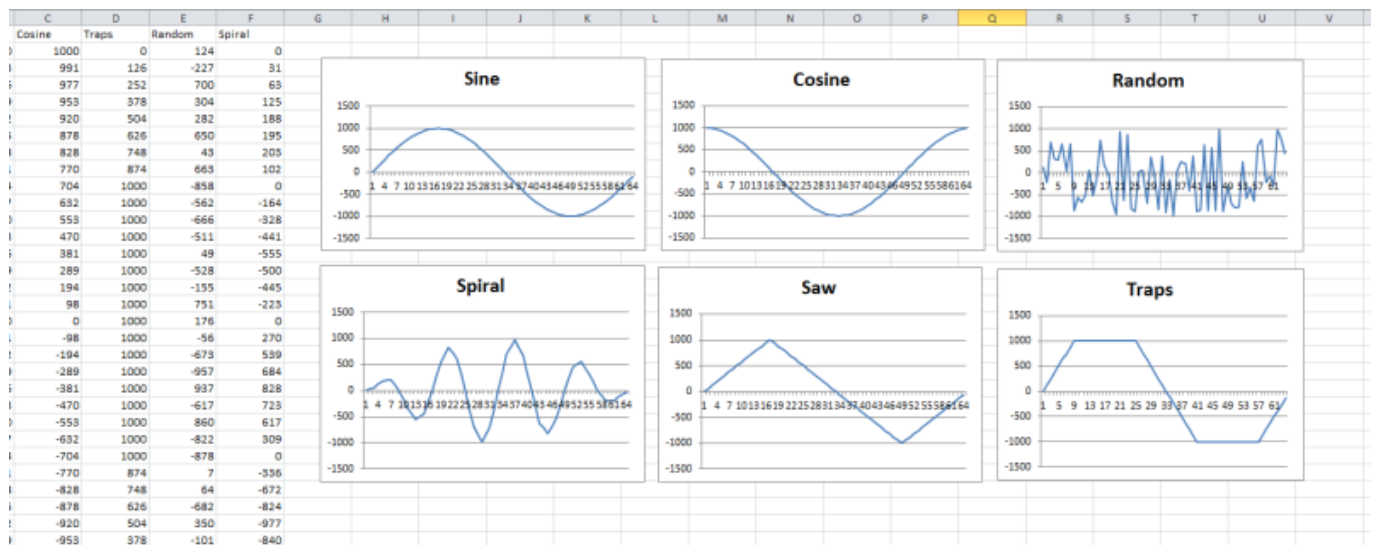

# Custom Patterns

The following patterns have been eeded by Alex del Bondio:

Here are the pattern definitions:

- sine
- cosine
- traps
- saw
- random
- spiral
- step up
- step down
- flick up
- flick down
- pulse 11
- pulse 12
- pulse 13
- pulse 21
- pulse 31
- strobe
- none