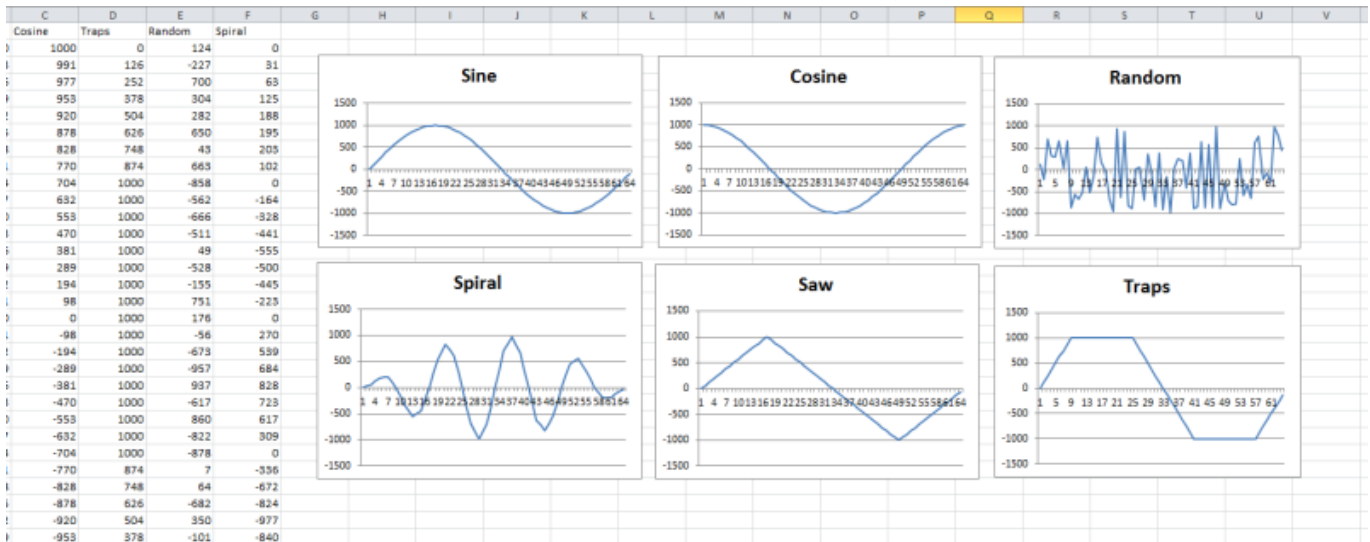

Custom Patterns

The following patterns have been eeded by Alex del Bondio:

Here are the pattern definitions:

- sine
- cosine
- traps
- saw
- random
- spiral
- step up
- step down
- flick up
- flick down
- pulse 11
- pulse 12
- pulse 13
- pulse 21
- pulse 31
- strobe
- none