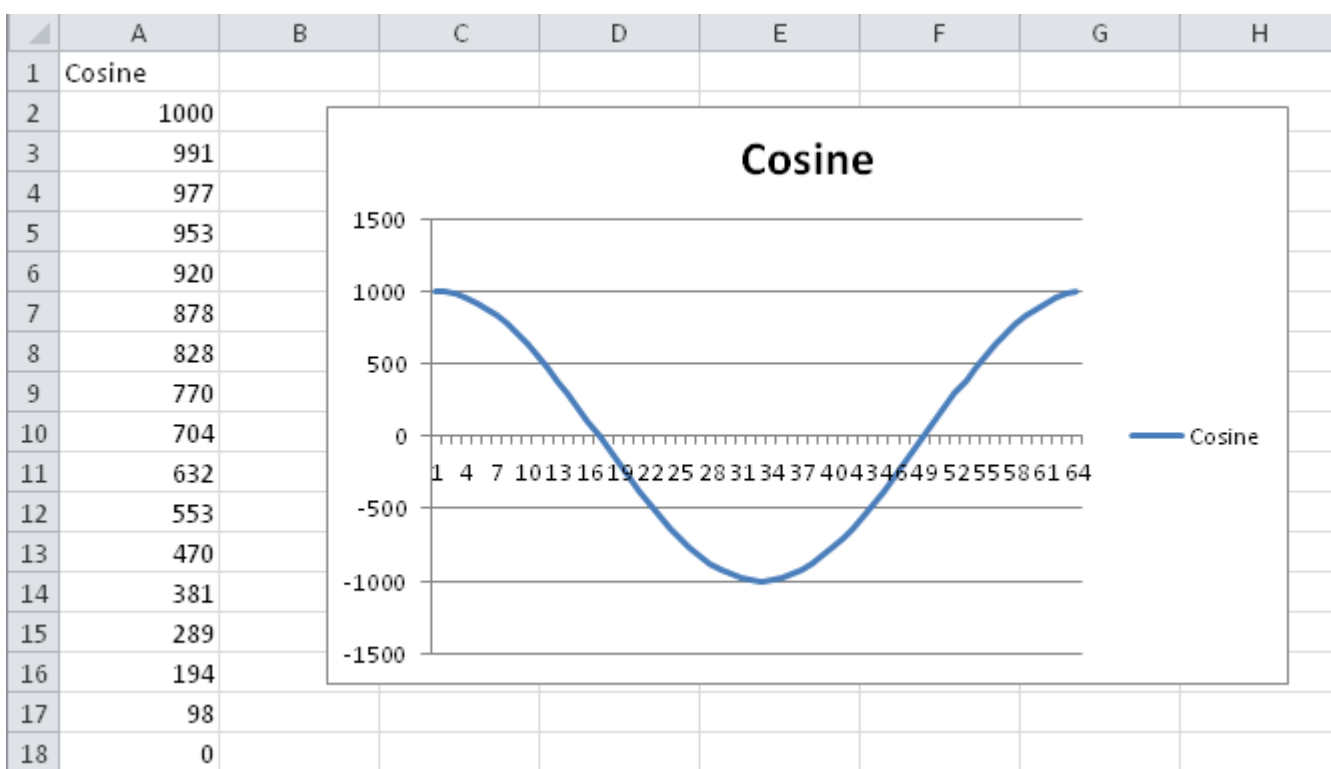

Cosine Pattern

Slope	cosine wave
Range	-1000 ... 1000
used in	Rainbow, Cyan, Magenta, Yellow, Colour 1 Shake, Colour 2 Shake, Dimmer Spread, Dimmer Spread 3 Cell, Dimmer Spread 16 Cell, Iris Shake, Zoom Shake, Focus Shake, Gobo 1, Gobo 2, Gobo 1 Rotate, Gobo 2 Rotate, Rainbow RGB, Rainbow RGB 4 Cell, Rainbow RGB 6 Cell, Rainbow RGB 8 Cell, Rainbow RGB 9 Cell, Rainbow RGB 12 Cell, Rainbow RGB 16 Cell, Rainbow RGB 18 Cell, Red, Red 4 Cell, Red 6 Cell, Red 8 Cell, Red 9 Cell, Red 12 Cell, Red 16 Cell, Red 18 Cell, Green, Green 4 Cell, Green 6 Cell, Green 8 Cell, Green 9 Cell, Green 12 Cell, Green 16 Cell, Green 18 Cell, Red, Red 4 Cell, Red 6 Cell, Red 8 Cell, Red 9 Cell, Red 12 Cell, Red 16 Cell, Red 18 Cell,

(created from the shapefile using [Converting Patterns in Excel](#))

From: <https://www.avosupport.de/wiki/> - AVOSUPPORT

Permanent link: <https://www.avosupport.de/wiki/shapes/pattern/cosine?rev=1510687065>