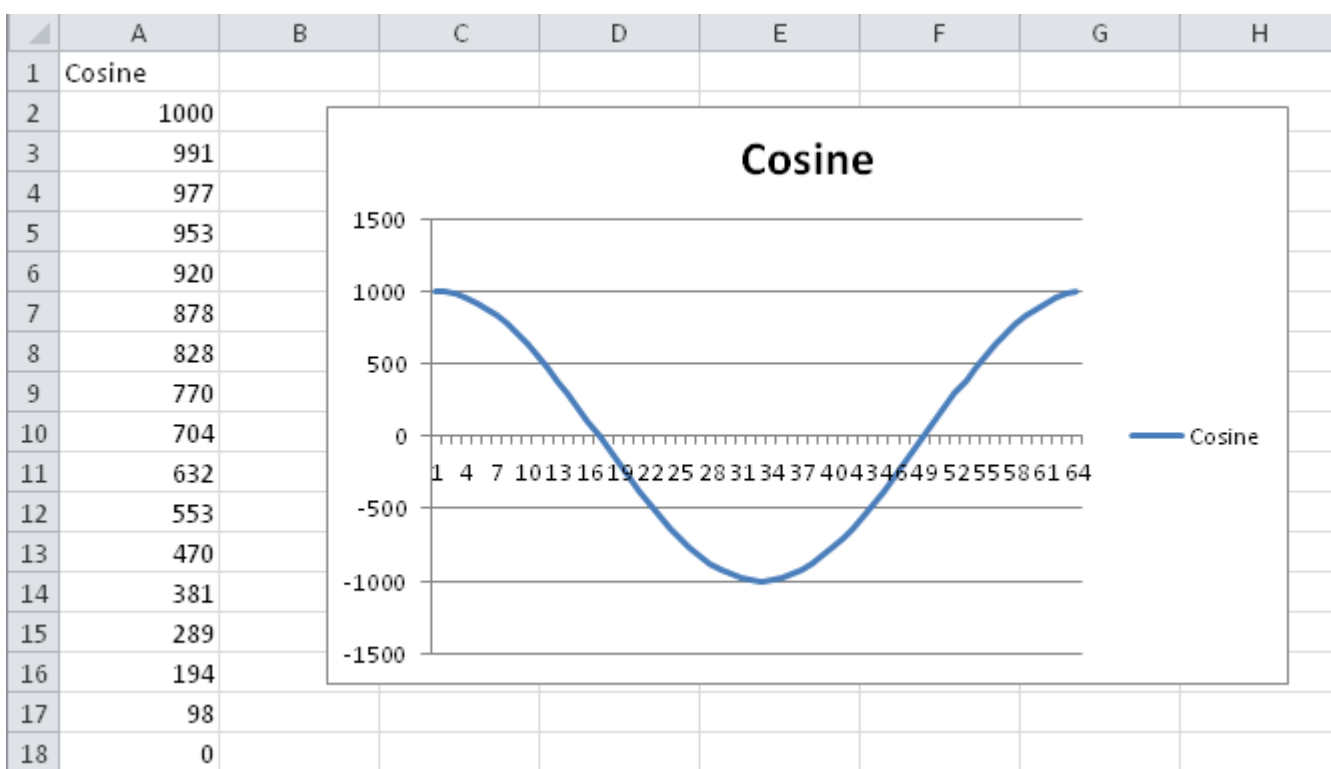

Cosine Pattern

| | |
|---------|--|
| Slope | cosine wave |
| Range | -1000 ... 1000 |
| used in | Rainbow, Cyan, Magenta, Yellow, Colour 1 Shake, Colour 2 Shake, Dimmer Spread, Dimmer Spread 3 Cell, Dimmer Spread 16 Cell, Iris Shake, Zoom Shake, Focus Shake, Gobo 1, Gobo 2, Gobo 1 Rotate, Gobo 2 Rotate, Rainbow RGB, Rainbow RGB 4 Cell, Rainbow RGB 6 Cell, Rainbow RGB 8 Cell, Rainbow RGB 9 Cell, Rainbow RGB 12 Cell, Rainbow RGB 16 Cell, Rainbow RGB 18 Cell, Red, Red 4 Cell, Red 6 Cell, Red 8 Cell, Red 9 Cell, Red 12 Cell, Red 16 Cell, Red 18 Cell, Green, Green 4 Cell, Green 6 Cell, Green 8 Cell, Green 9 Cell, Green 12 Cell, Green 16 Cell, Green 18 Cell, Blue, Blue 4 Cell, Blue 6 Cell, Blue 8 Cell, Blue 9 Cell, Blue 12 Cell, Blue 16 Cell, Blue 18 Cell, |

(created from the shapefile using [Converting Patterns in Excel](#))

From: <https://www.avosupport.de/wiki/> - AVOSUPPORT

Permanent link: <https://www.avosupport.de/wiki/shapes/pattern/cosine?rev=1510687193>