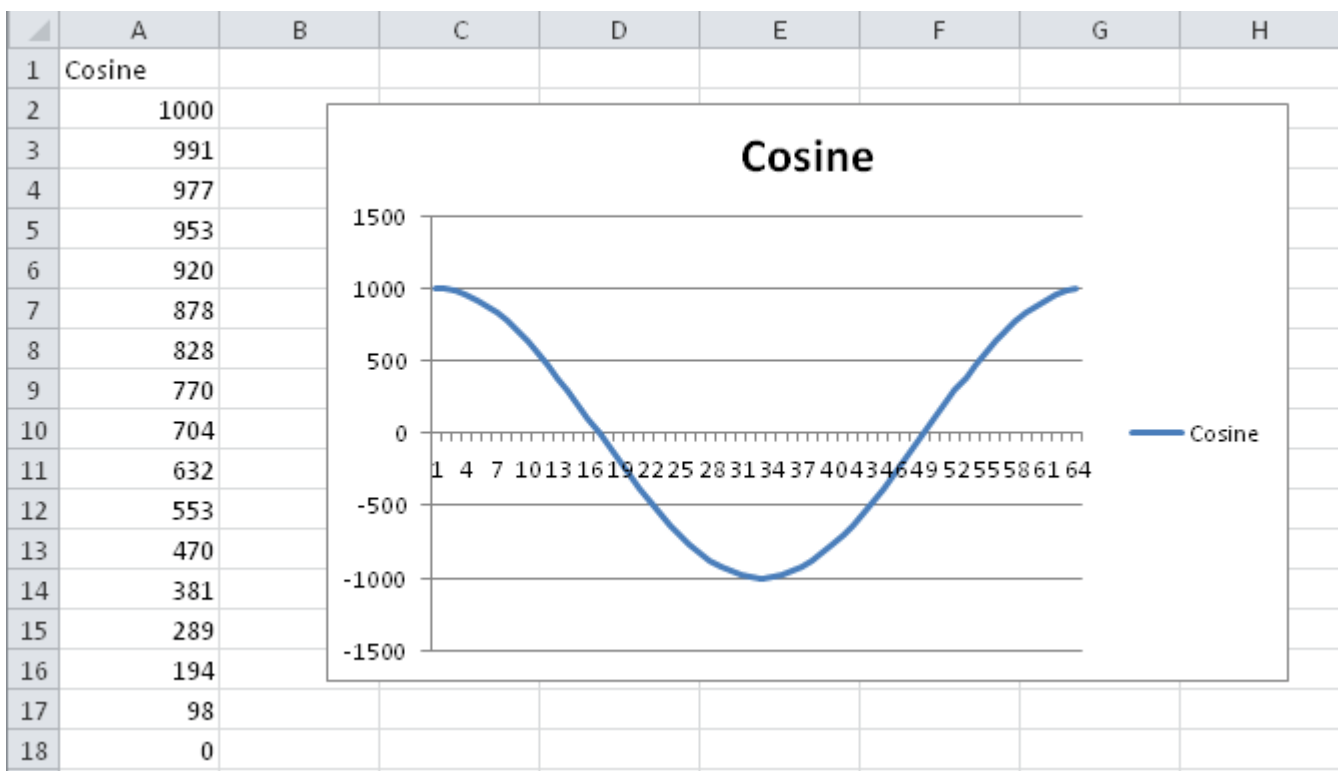

Cosine Pattern

Slope	cosine wave
Range	-1000 ... 1000
used in	Rainbow, Cyan, Magenta, Yellow, Colour 1 Shake, Colour 2 Shake, Dimmer Spread, Dimmer Spread 3 Cell, Dimmer Spread 16 Cell, Iris Shake, Zoom Shake, Focus Shake, Gobo 1, Gobo 2, Gobo 1 Rotate, Gobo 2 Rotate, Rainbow RGB, Rainbow RGB 4 Cell, Rainbow RGB 6 Cell, Rainbow RGB 8 Cell, Rainbow RGB 9 Cell, Rainbow RGB 12 Cell, Rainbow RGB 16 Cell, Rainbow RGB 18 Cell, Red, Red 4 Cell, Red 6 Cell, Red 8 Cell, Red 9 Cell, Red 12 Cell, Red 16 Cell, Red 18 Cell, Green, Green 4 Cell, Green 6 Cell, Green 8 Cell, Green 9 Cell, Green 12 Cell, Green 16 Cell, Green 18 Cell, Blue, Blue 4 Cell, Blue 6 Cell, Blue 8 Cell, Blue 9 Cell, Blue 12 Cell, Blue 16 Cell, Blue 18 Cell, Cyan+Magenta, Yellow+Magenta, Cyan+Yellow, Red+Blue, Red+Blue 4 Cell, Red+Blue 6 Cell, Red+Blue 8 Cell, Red+Blue 9 Cell, Red+Blue 12 Cell, Red+Blue 16 Cell, Red+Blue 18 Cell, Blue+Green, Blue+Green 4 Cell, Blue+Green 6 Cell, Blue+Green 8 Cell, Blue+Green 9 Cell, Blue+Green 12 Cell, Blue+Green 16 Cell, Blue+Green 18 Cell, Green+Red, Green+Red 4 Cell, Green+Red 6 Cell, Green+Red 8 Cell, Green+Red 9 Cell, Green+Red 12 Cell, Green+Red 16 Cell, Green+Red 18 Cell, Dimmer Spread 25 Cell, Dimmer Spread 5 Cell, Dimmer Spread 5 Cell Alt, Frost Spread, CTO Spread, White, Amber, Warm White, Cold White, Hue, Saturation

(created from the shapefile using [Converting Patterns in Excel](#))

From: <https://www.avosupport.de/wiki/> - AVOSUPPORT

Permanent link: <https://www.avosupport.de/wiki/shapes/pattern/cosine?rev=1510687873>