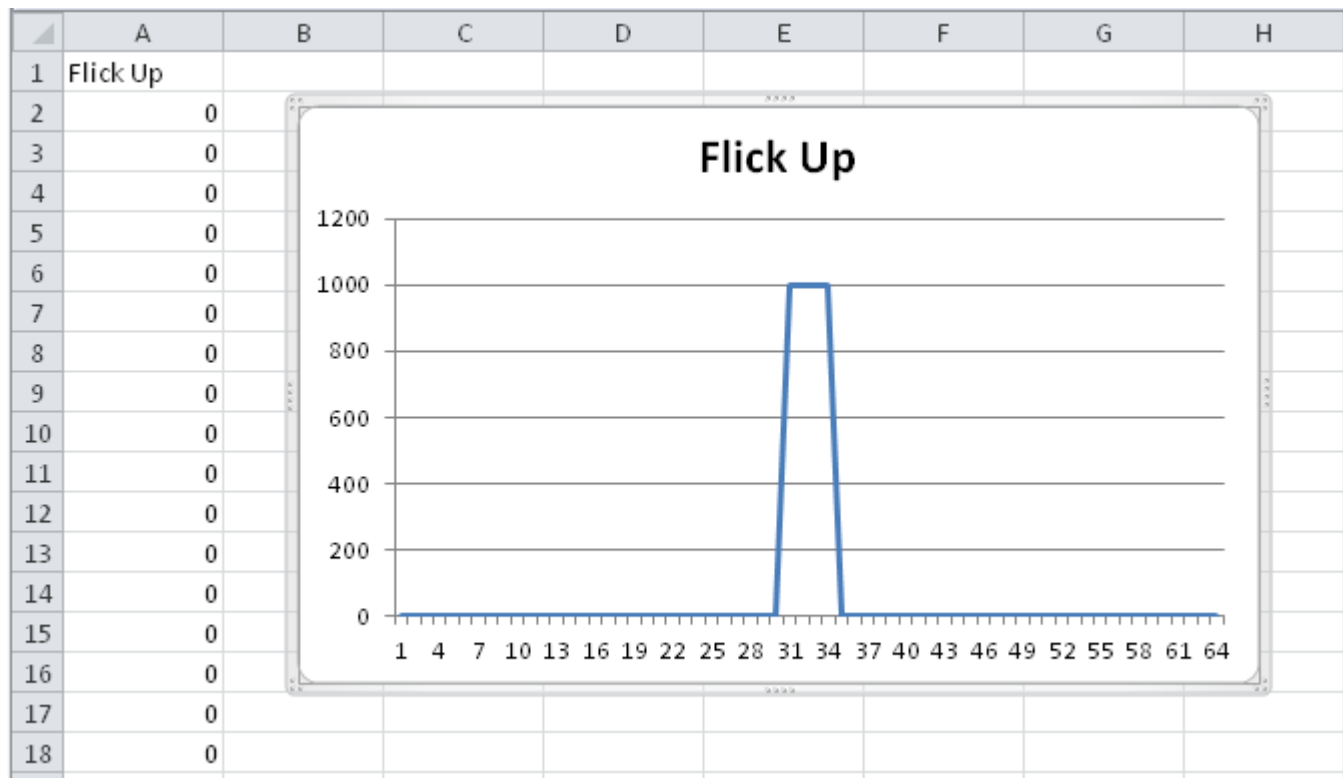

# Flick Up Pattern

|         |  |
|---------|--|
| Slope   | rectangle, duty cycle = 1:8  |
| Range   | 0 ... 1000   |
| used in | Colour 1 Flick Up, Colour 2 Flick Up, Iris Flick Up, Zoom Flick Up |

(created from the shapefile using [Converting Patterns in Excel](#))

From:  
<https://www.avosupport.de/wiki/> - AVOSUPPORT

Permanent link:  
[https://www.avosupport.de/wiki/shapes/pattern/flick\\_up](https://www.avosupport.de/wiki/shapes/pattern/flick_up)

Last update: 2017/11/14 20:42