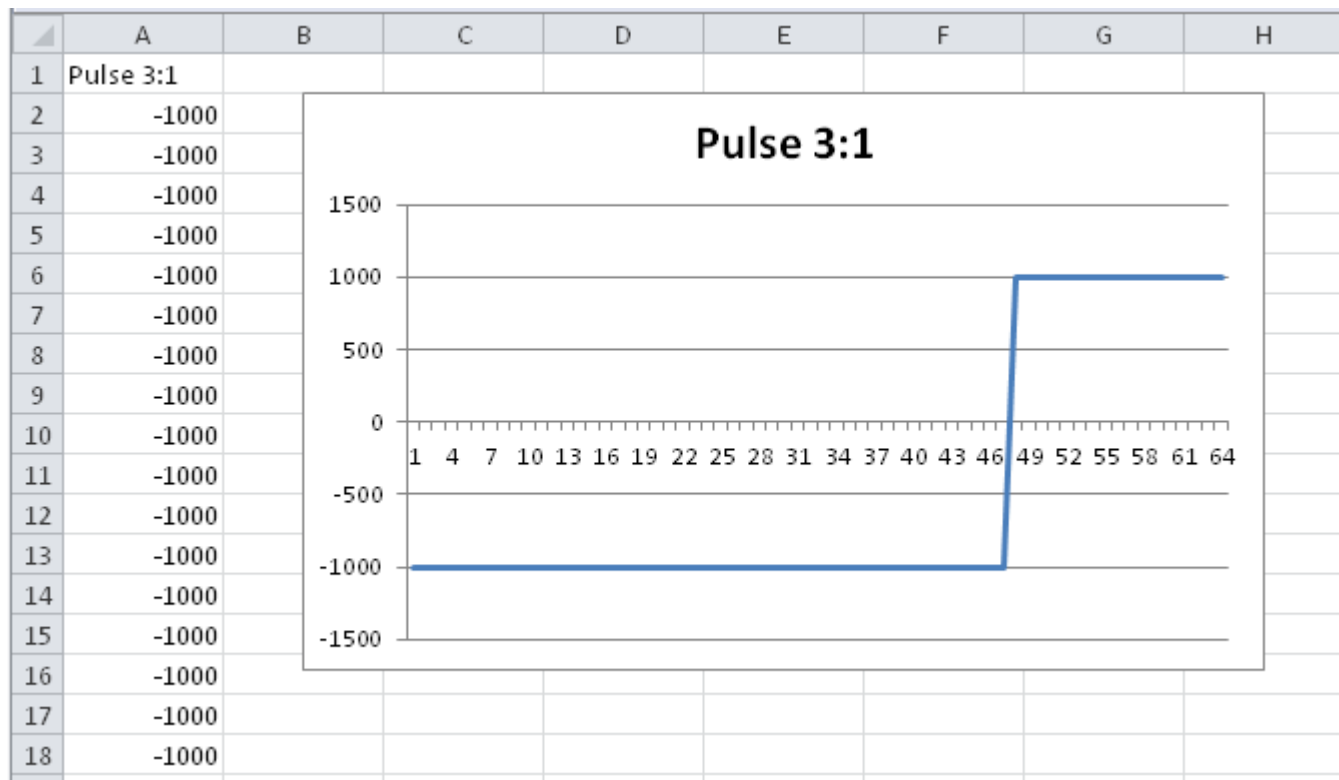

Pulse 3:1 Pattern

Slope	rectangle, duty cycle 3:1
Range	-1000 ... 1000
used in	Dimmer Pulse 3:1, RGB Strobe, RGB Pulse 4 Cell, RGB Pulse 6 Cell, RGB Pulse 8 Cell, RGB Pulse 9 Cell, RGB Pulse 12 Cell, RGB Pulse 16 Cell, RGB Pulse 18 Cell, Red Pulse, Green Pulse, Blue Pulse, White Pulse, Amber Pulse, Warm White Pulse, Cold White Pulse

(created from the shapefile using [Converting Patterns in Excel](#))

From: <https://www.avosupport.de/wiki/> - AVOSUPPORT

Permanent link: https://www.avosupport.de/wiki/shapes/pattern/pulse_31

Last update: 2017/11/14 20:56