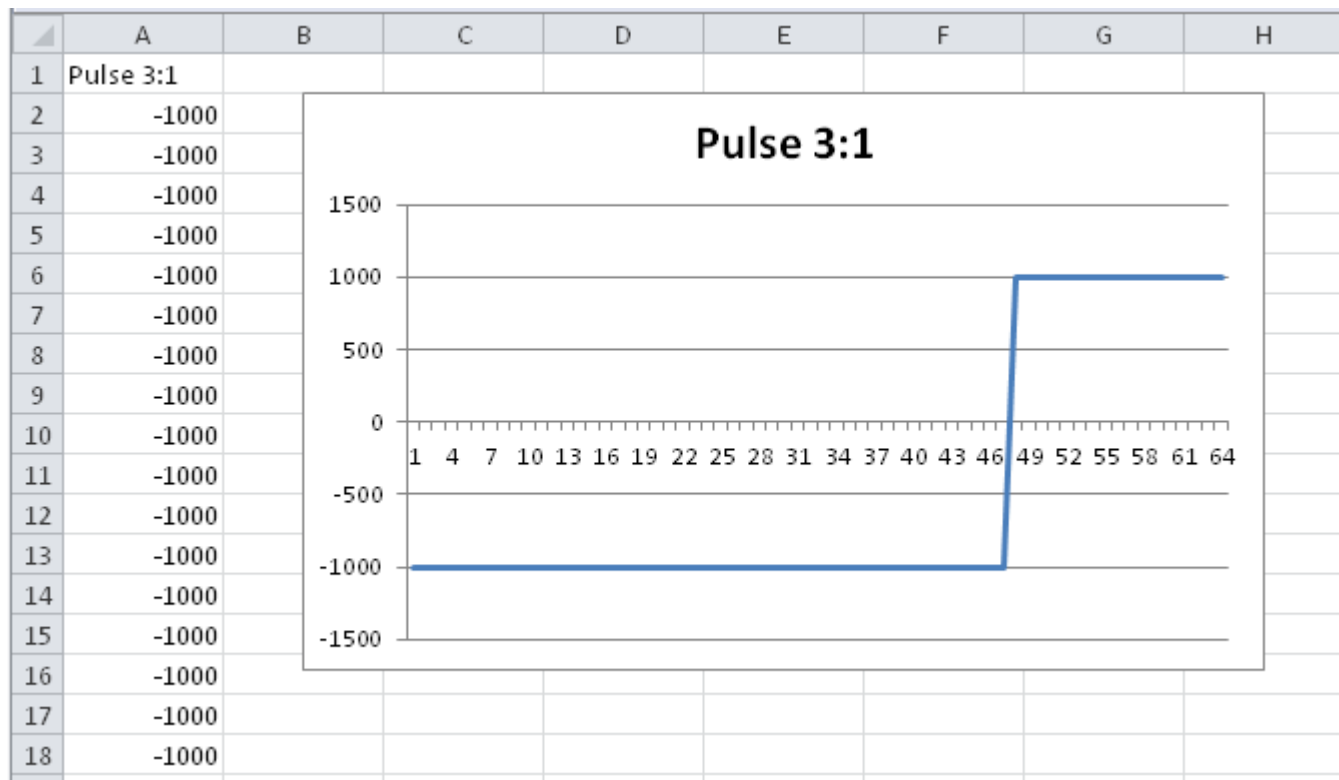

Pulse 3:1 Pattern

Slope	rectangle, duty cycle 3:1
Range	-1000 ... 1000
used in	Dimmer Pulse 3:1, RGB Strobe, RGB Pulse 4 Cell, RGB Pulse 6 Cell, RGB Pulse 8 Cell, RGB Pulse 9 Cell, RGB Pulse 12 Cell, RGB Pulse 16 Cell, RGB Pulse 18 Cell, Red Pulse, Green Pulse, Blue Pulse, White Pulse, Amber Pulse, Warm White Pulse, Cold White Pulse

(created from the shapefile using [Converting Patterns in Excel](#))

From: <https://avosupport.de/wiki/> - AVOSUPPORT

Permanent link: https://avosupport.de/wiki/shapes/pattern/pulse_31

Last update: 2017/11/14 20:56