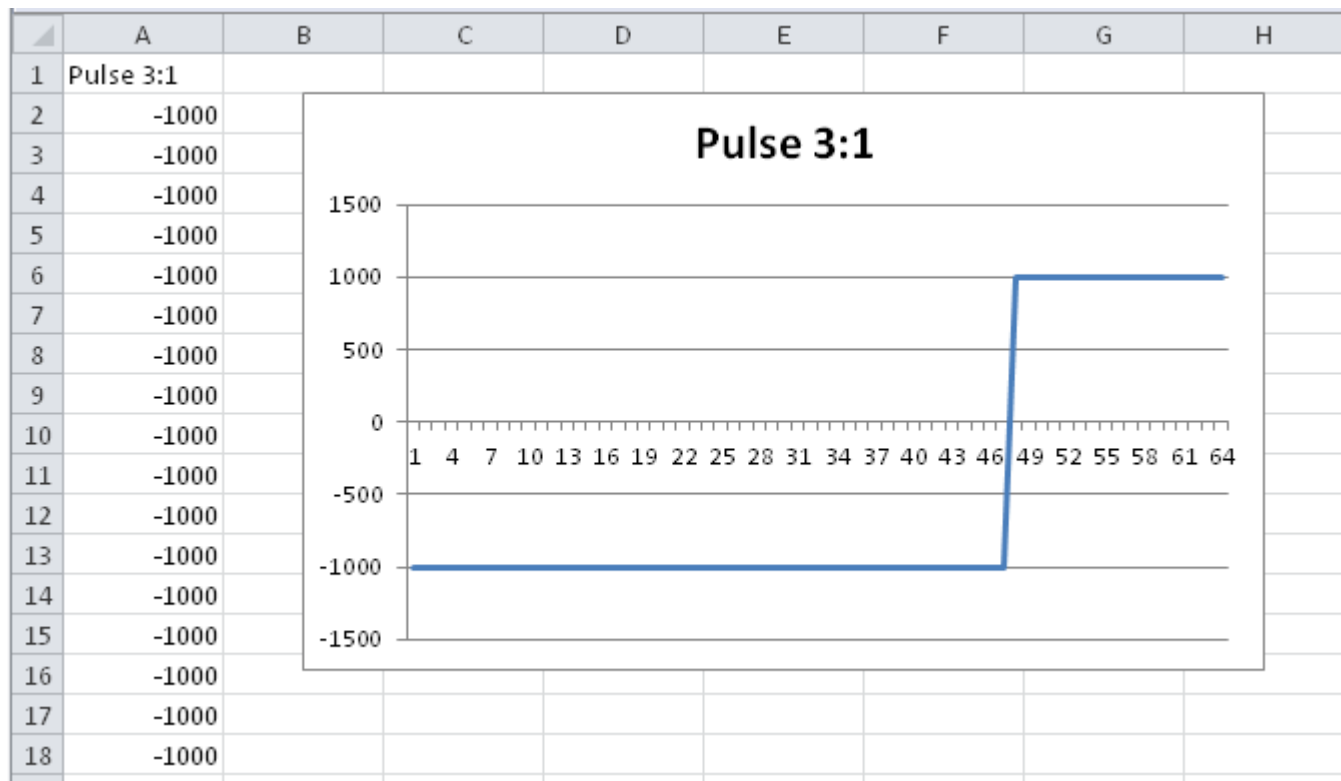

Pulse 3:1 Pattern

Slope	rectangle, duty cycle 3:1
Range	-1000 ... 1000
used in	tbd.

(created from the shapefile using [Converting Patterns in Excel](#))

From: <https://www.avosupport.de/wiki/> - AVOSUPPORT

Permanent link: https://www.avosupport.de/wiki/shapes/pattern/pulse_31?rev=1510612306

Last update: 2017/11/13 22:31