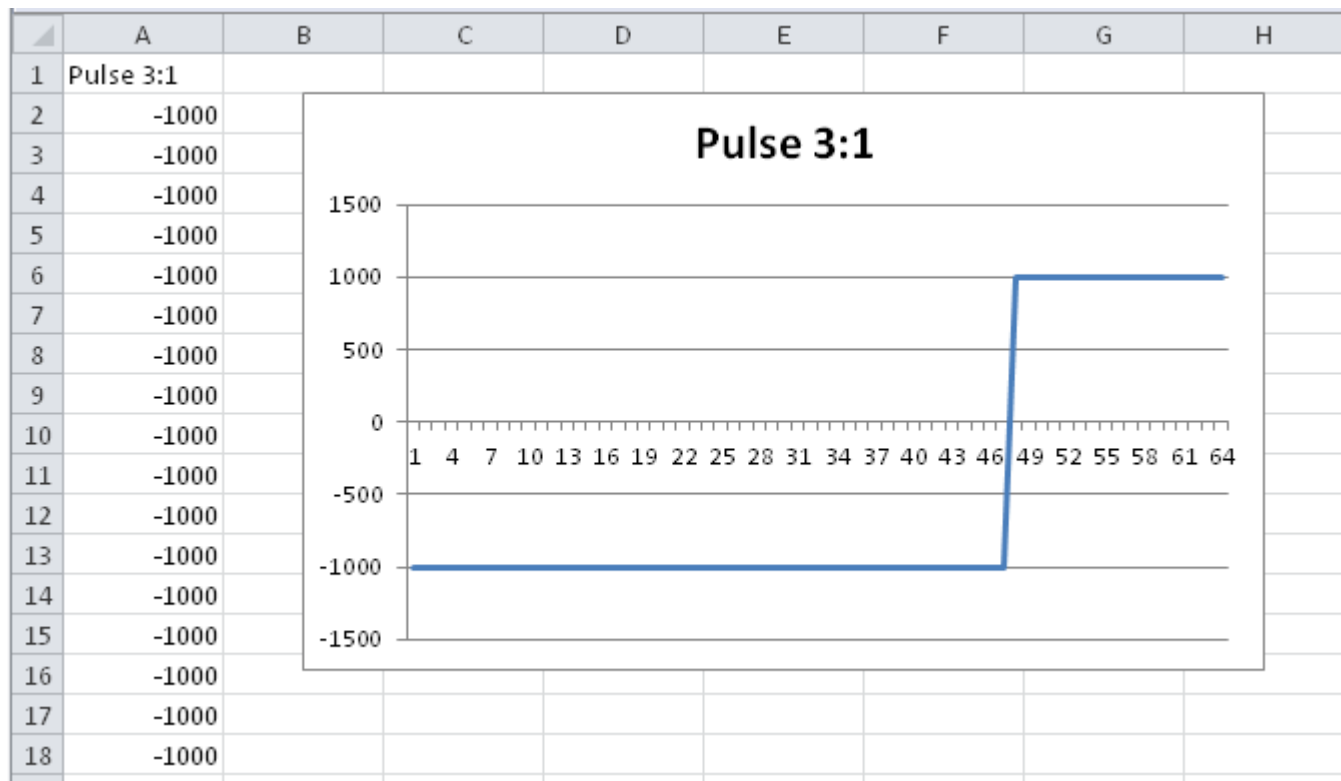

Pulse 3:1 Pattern

Slope	rectangle, duty cycle 3:1
Range	-1000 ... 1000
used in	tbd.

(created from the shapefile using [Converting Patterns in Excel](#))

From:
<https://www.avosupport.de/wiki/> - AVOSUPPORT

Permanent link:
https://www.avosupport.de/wiki/shapes/pattern/pulse_31?rev=1510612306

Last update: **2017/11/13 22:31**