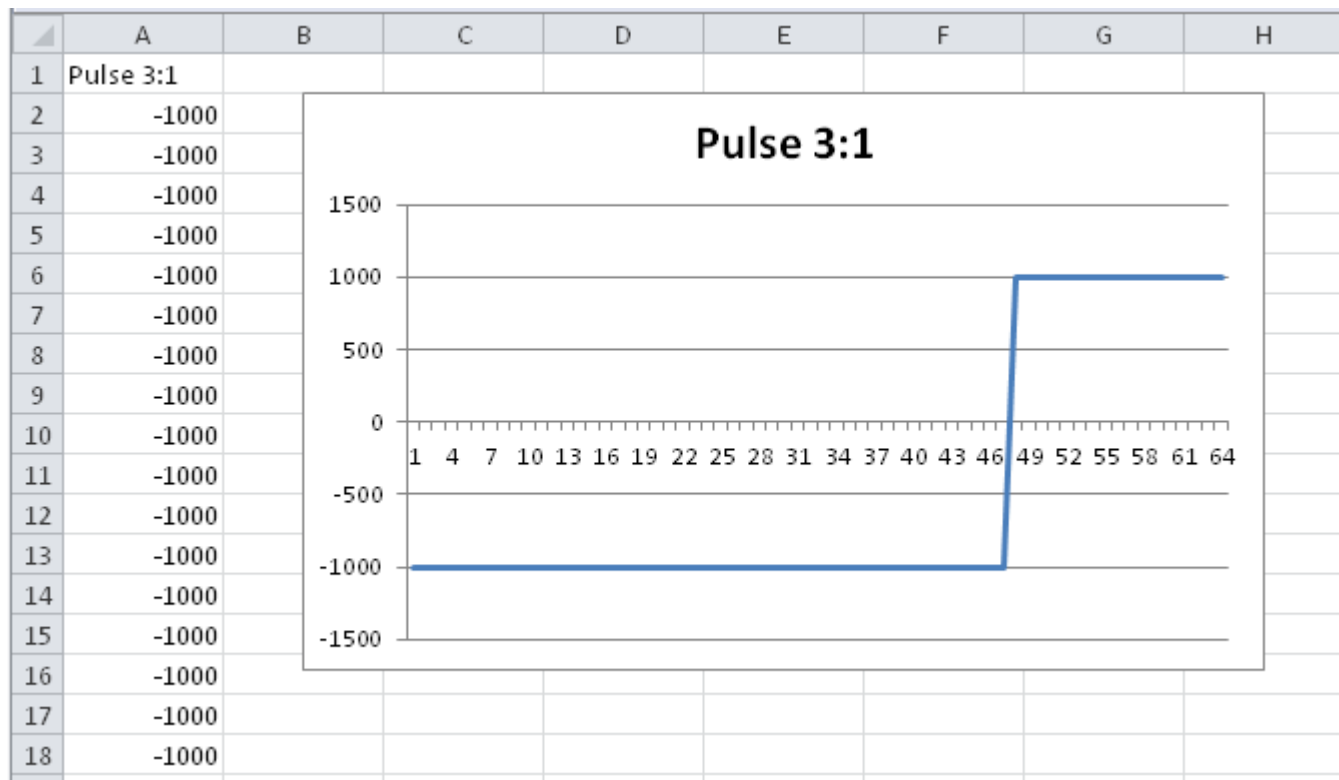

# Pulse 3:1 Pattern

Slope	rectangle, duty cycle 3:1
Range	-1000 ... 1000
used in	Dimmer Pulse 3:1, RGB Strobe, RGB Pulse 4 Cell, RGB Pulse 6 Cell, RGB Pulse 8 Cell, RGB Pulse 9 Cell, RGB Pulse 12 Cell, RGB Pulse 16 Cell, RGB Pulse 18 Cell, Red Pulse, Green Pulse, Blue Pulse, White Pulse, Amber Pulse, Warm White Pulse, Cold White Pulse

(created from the shapefile using [Converting Patterns in Excel](#))

From: <https://www.avosupport.de/wiki/> - AVOSUPPORT

Permanent link: [https://www.avosupport.de/wiki/shapes/pattern/pulse\\_31?rev=1510692975](https://www.avosupport.de/wiki/shapes/pattern/pulse_31?rev=1510692975)