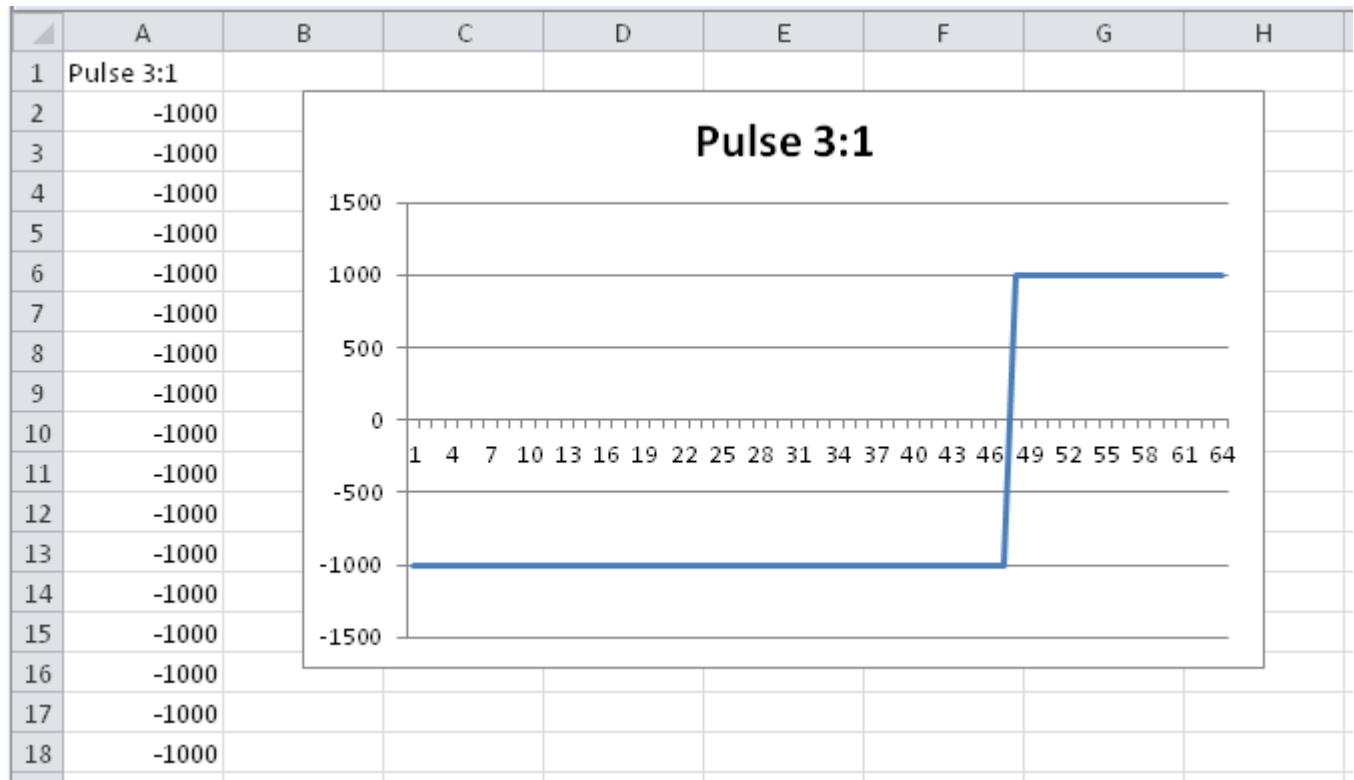

# Pulse 3:1 Pattern

Slope	rectangle, duty cycle 3:1
Range	-1000 ... 1000
used in	Dimmer Pulse 3:1, RGB Strobe, RGB Pulse 4 Cell, RGB Pulse 6 Cell, RGB Pulse 8 Cell, RGB Pulse 9 Cell, RGB Pulse 12 Cell, RGB Pulse 16 Cell, RGB Pulse 18 Cell, Red Pulse, Green Pulse, Blue Pulse, White Pulse, Amber Pulse, Warm White Pulse, Cold White Pulse

(created from the shapefile using [Converting Patterns in Excel](#))

From: <https://www.avosupport.de/wiki/> - AVOSUPPORT

Permanent link: [https://www.avosupport.de/wiki/shapes/pattern/pulse\\_31?rev=1510692975](https://www.avosupport.de/wiki/shapes/pattern/pulse_31?rev=1510692975)