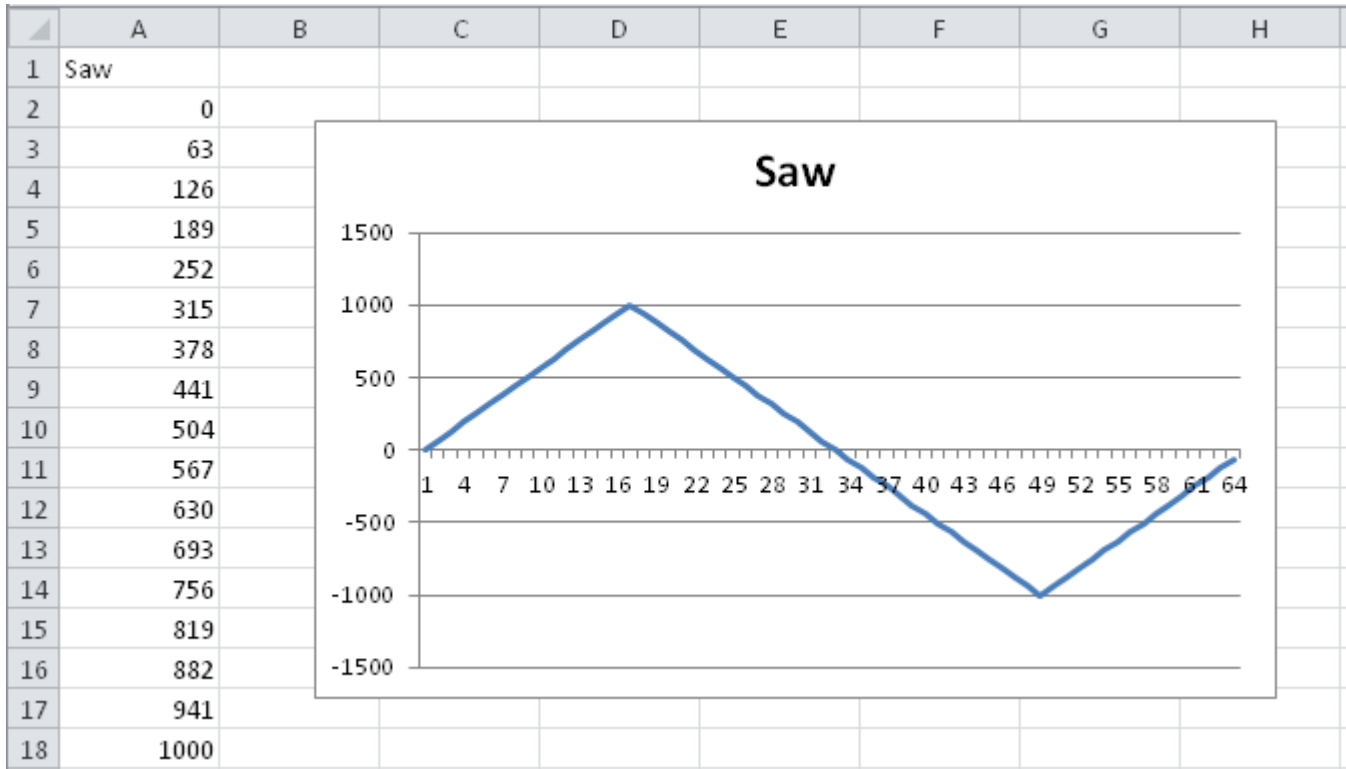

# Saw Pattern

Slope	triangle wave
Range	-1000 ... 1000
used in	Tilt Saw, Pan Saw, Diamond, Dimmer Saw, Dimmer Saw 3 Cell, Dimmer Saw 16 Cell, Dimmer Saw 25 Cell, Dimmer Saw 5 Cell, Dimmer Saw 5 Cell Alt, Hue Saw, Saturation Saw

(created from the shapefile using [Converting Patterns in Excel](#))

From: <https://www.avosupport.de/wiki/> - AVOSUPPORT

Permanent link: <https://www.avosupport.de/wiki/shapes/pattern/saw>

Last update: 2017/11/14 20:29