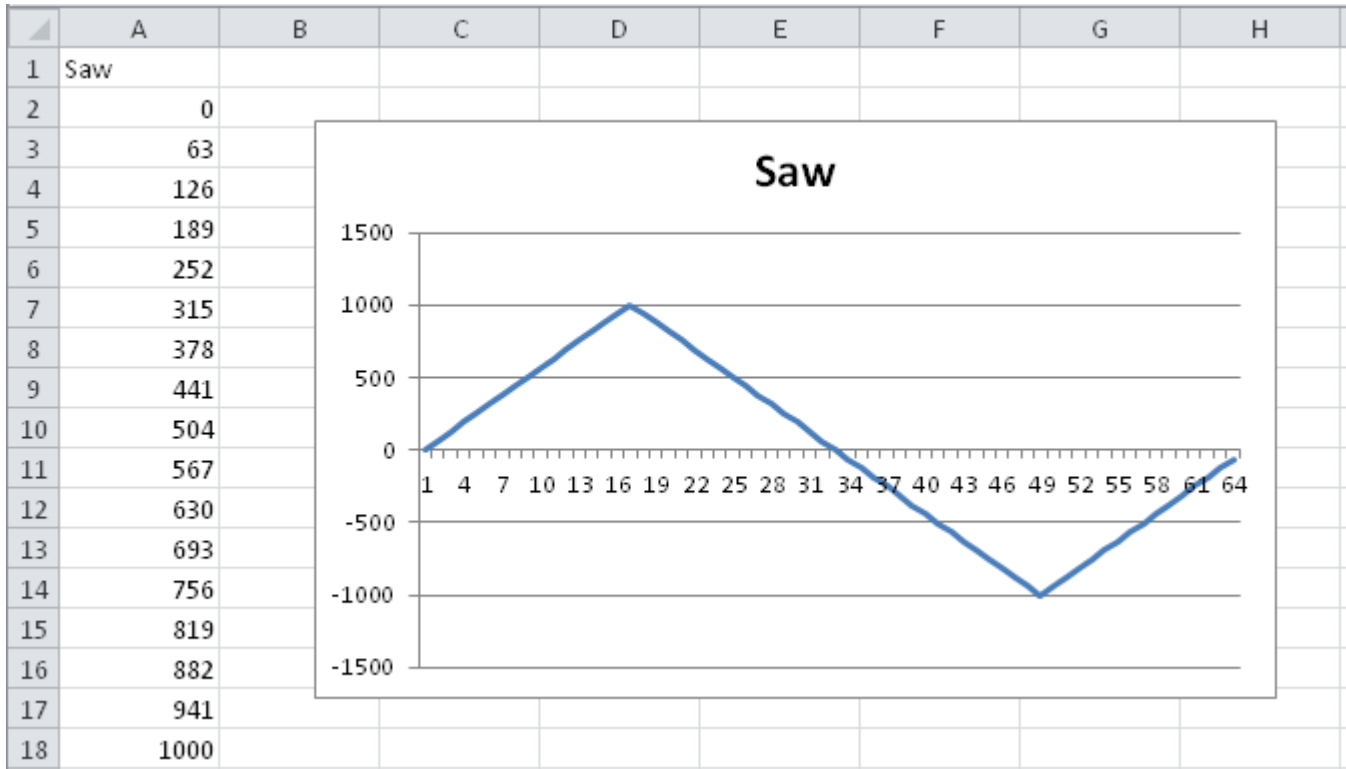

Saw Pattern

Slope	triangle wave
Range	-1000 ... 1000
used in	Tilt Saw, Pan Saw, Diamond, Dimmer Saw, Dimmer Saw 3 Cell, Dimmer Saw 16 Cell, Dimmer Saw 25 Cell, Dimmer Saw 5 Cell, Dimmer Saw 5 Cell Alt, Hue Saw, Saturation Saw

(created from the shapefile using [Converting Patterns in Excel](#))

From: <https://www.avosupport.de/wiki/> - AVOSUPPORT

Permanent link: <https://www.avosupport.de/wiki/shapes/pattern/saw>

Last update: 2017/11/14 20:29