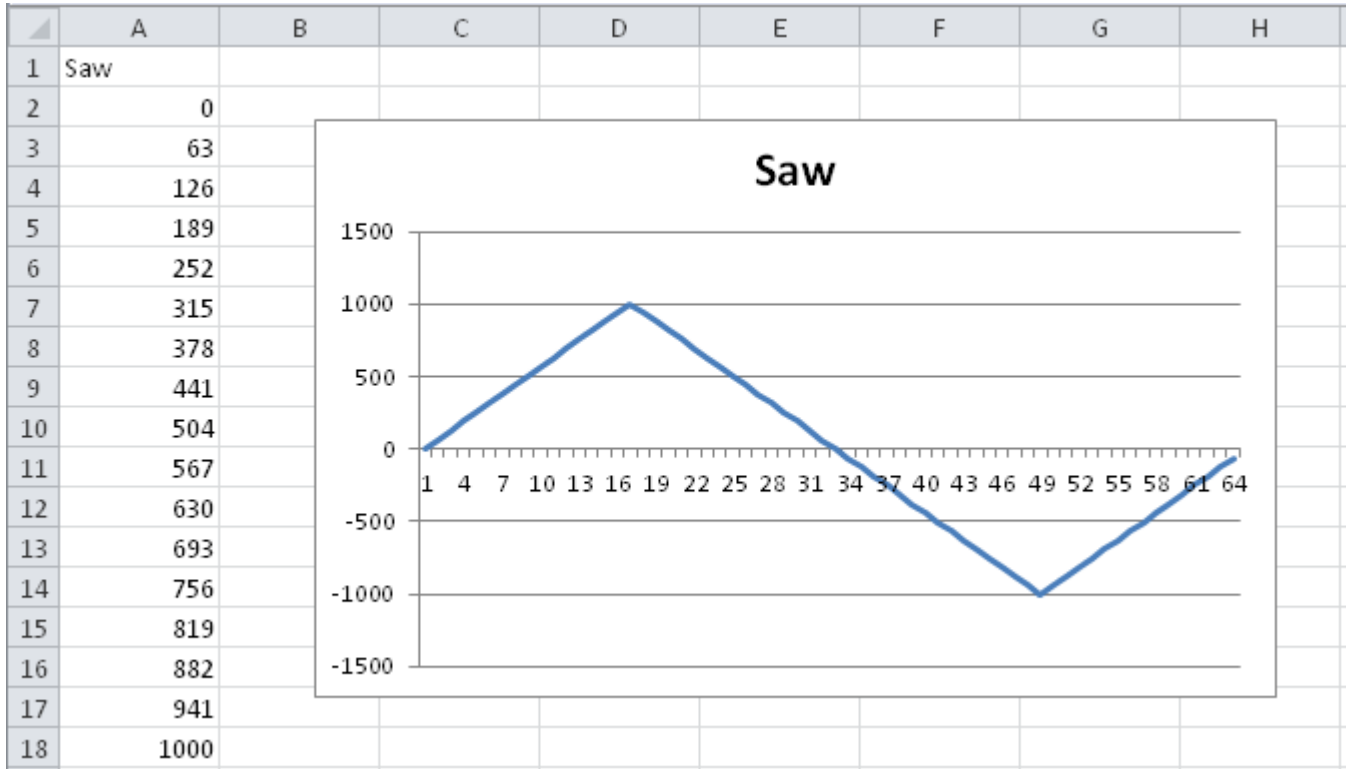

Saw Pattern

Slope	triangle wave
Range	-1000 ... 1000
used in	tbd.

(created from the shapefile using [Converting Patterns in Excel](#))

From:
<https://www.avosupport.de/wiki/> - **AVOSUPPORT**

Permanent link:
<https://www.avosupport.de/wiki/shapes/pattern/saw?rev=1510610736>