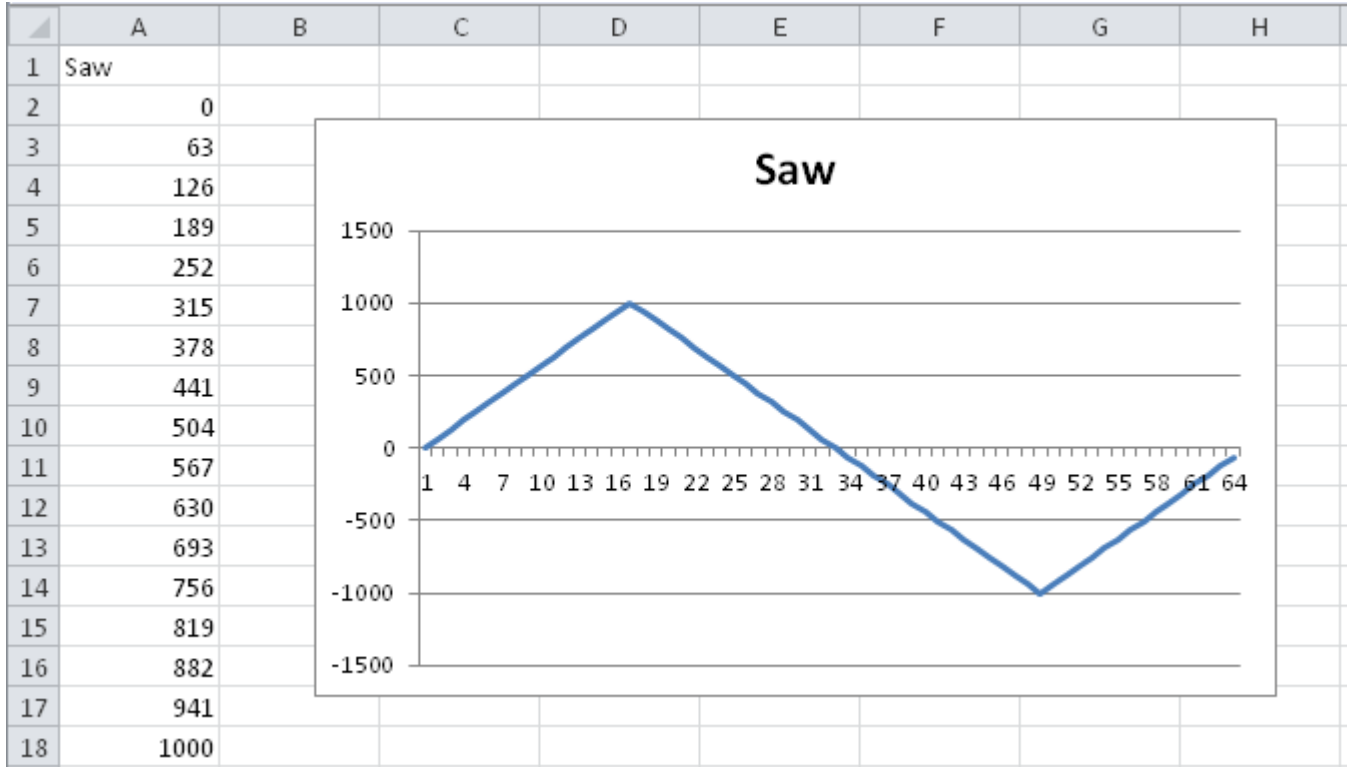

Saw Pattern

Slope	triangle wave
Range	-1000 ... 1000
used in	Tilt Saw, Pan Saw, Diamond, Dimmer Saw, Dimmer Saw 3 Cell, Dimmer Saw 16 Cell, Dimmer Saw 25 Cell, Dimmer Saw 5 Cell, Dimmer Saw 5 Cell Alt, Hue Saw, Saturation Saw

(created from the shapefile using [Converting Patterns in Excel](#))

From: <https://www.avosupport.de/wiki/> - AVOSUPPORT

Permanent link: <https://www.avosupport.de/wiki/shapes/pattern/saw?rev=1510691389>