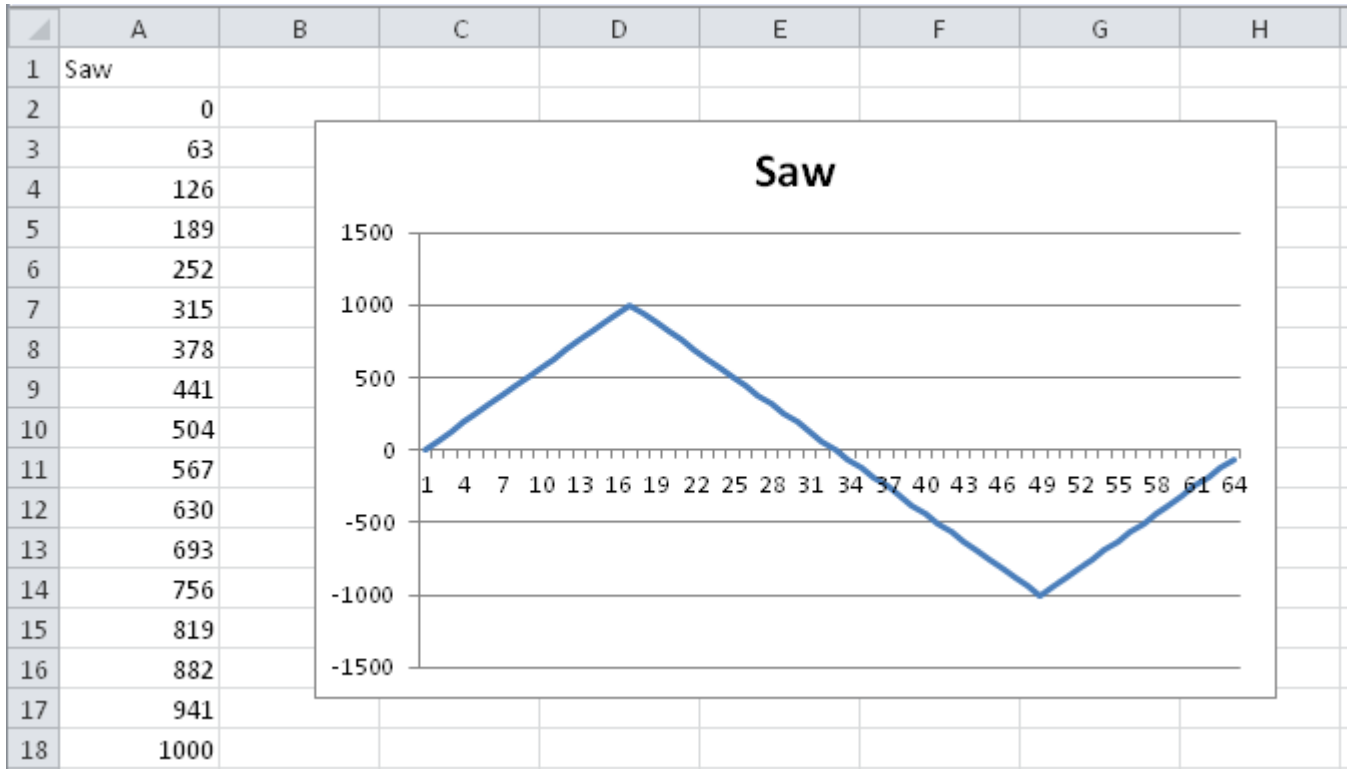

# Saw Pattern

Slope	triangle wave
Range	-1000 ... 1000
used in	Tilt Saw, Pan Saw, Diamond, Dimmer Saw, Dimmer Saw 3 Cell, Dimmer Saw 16 Cell, Dimmer Saw 25 Cell, Dimmer Saw 5 Cell, Dimmer Saw 5 Cell Alt, Hue Saw, Saturation Saw

(created from the shapefile using [Converting Patterns in Excel](#))

From: <https://www.avosupport.de/wiki/> - AVOSUPPORT

Permanent link: <https://www.avosupport.de/wiki/shapes/pattern/saw?rev=1510691389>