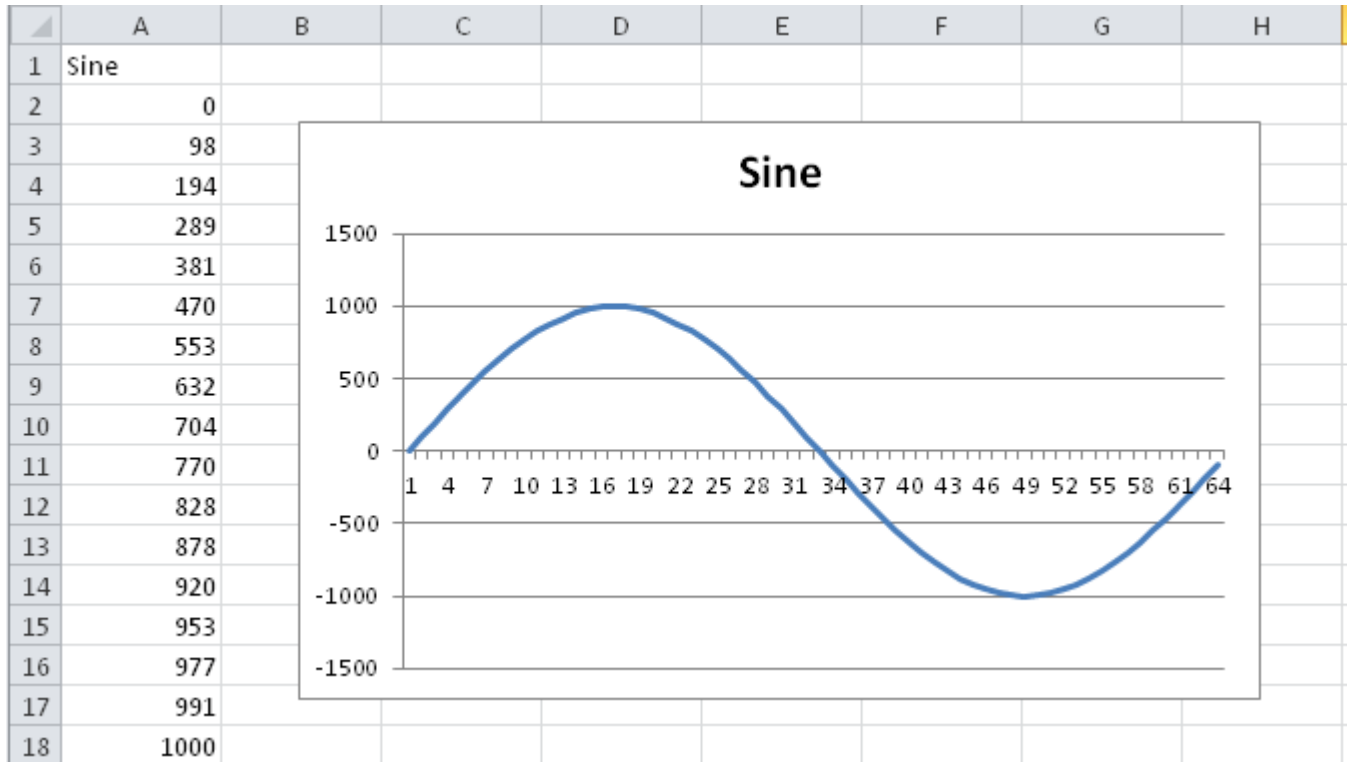

Sine Pattern

Slope	sine wave
Range	-1000 ... 1000
used in	

(created from the shapefile using [Converting Patterns in Excel](#))

From: <https://www.avosupport.de/wiki/> - **AVOSUPPORT**

Permanent link: <https://www.avosupport.de/wiki/shapes/pattern/sine?rev=1510605904>