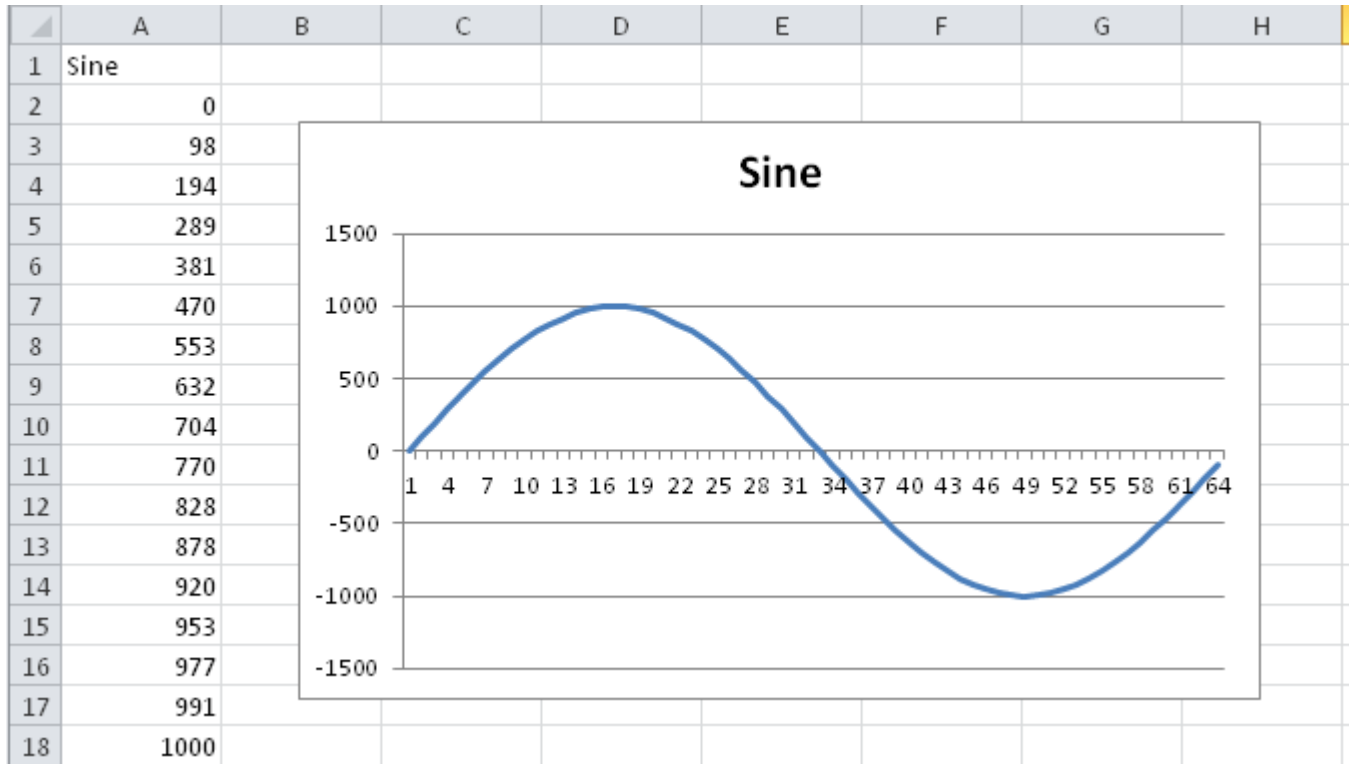

Sine Pattern

Slope	sine wave
Range	-1000 ... 1000
used in	

(created from the shapefile using [Converting Patterns in Excel](#))

From: <https://www.avosupport.de/wiki/> - **AVOSUPPORT**

Permanent link: <https://www.avosupport.de/wiki/shapes/pattern/sine?rev=1510605904>