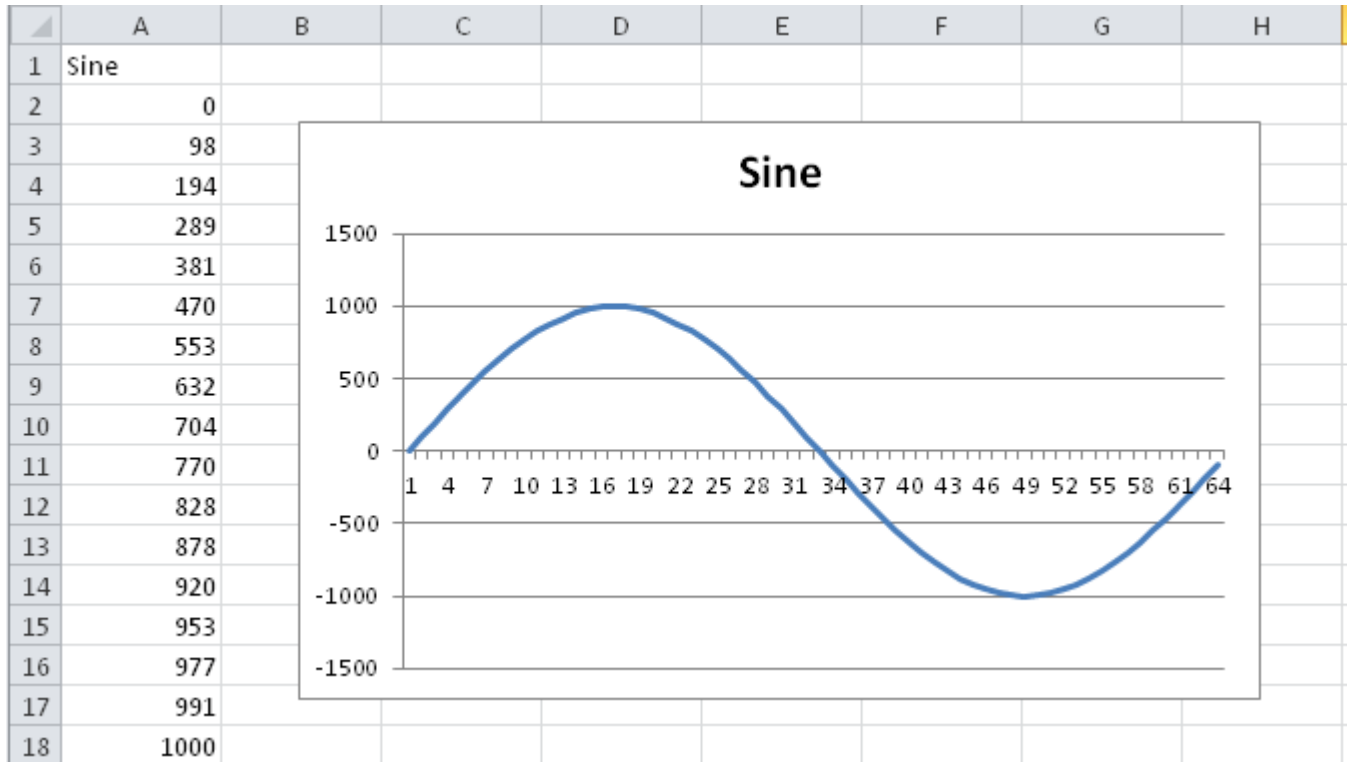

Sine Pattern

Slope	sine wave
Range	-1000 ... 1000
used in	tbd.

(created from the shapefile using [Converting Patterns in Excel](#))

From: <https://www.avosupport.de/wiki/> - **AVOSUPPORT**

Permanent link: <https://www.avosupport.de/wiki/shapes/pattern/sine?rev=1510606678>