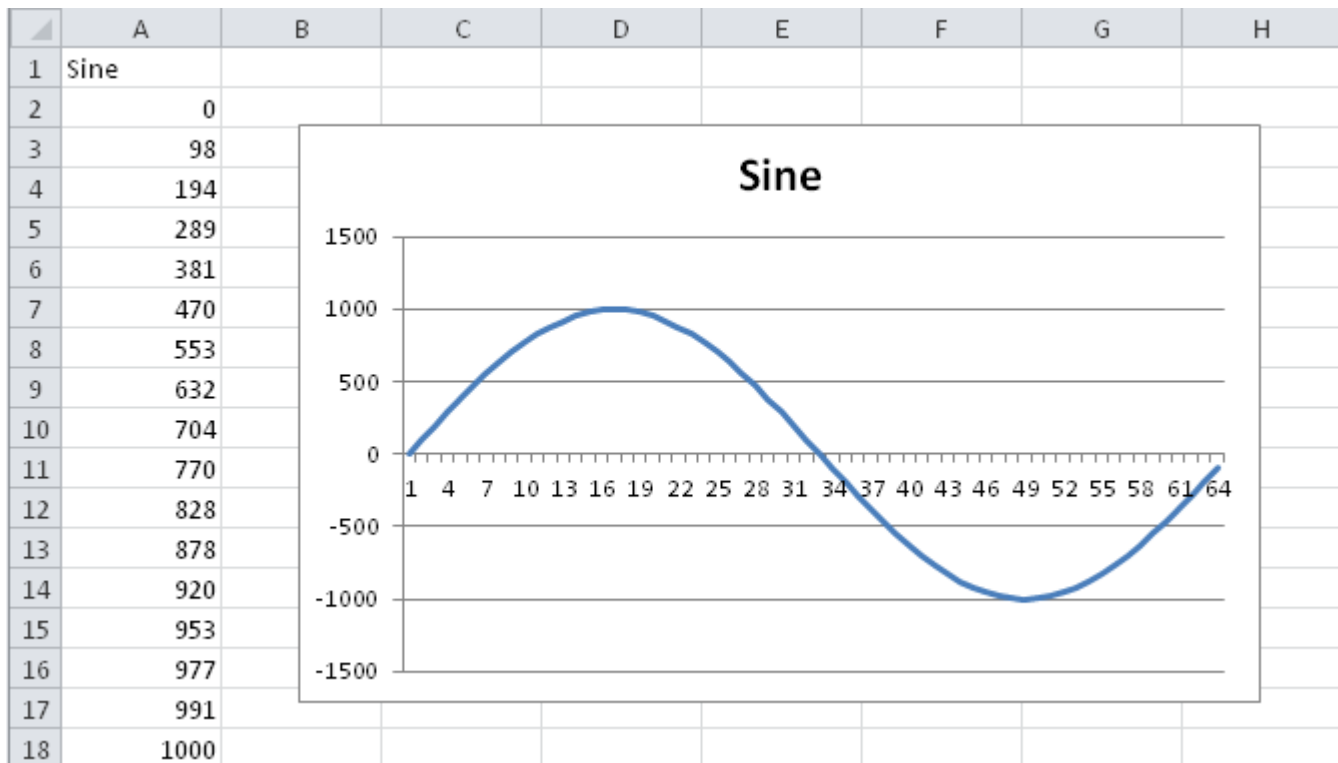

Sine Pattern

| | |
|---------|----------------|
| Slope | sine wave |
| Range | -1000 ... 1000 |
| used in | tbd. |

(created from the shapefile using [Converting Patterns in Excel](#))

From: <https://www.avosupport.de/wiki/> - **AVOSUPPORT**

Permanent link: <https://www.avosupport.de/wiki/shapes/pattern/sine?rev=1510606678>

Last update: **2017/11/13 20:57**