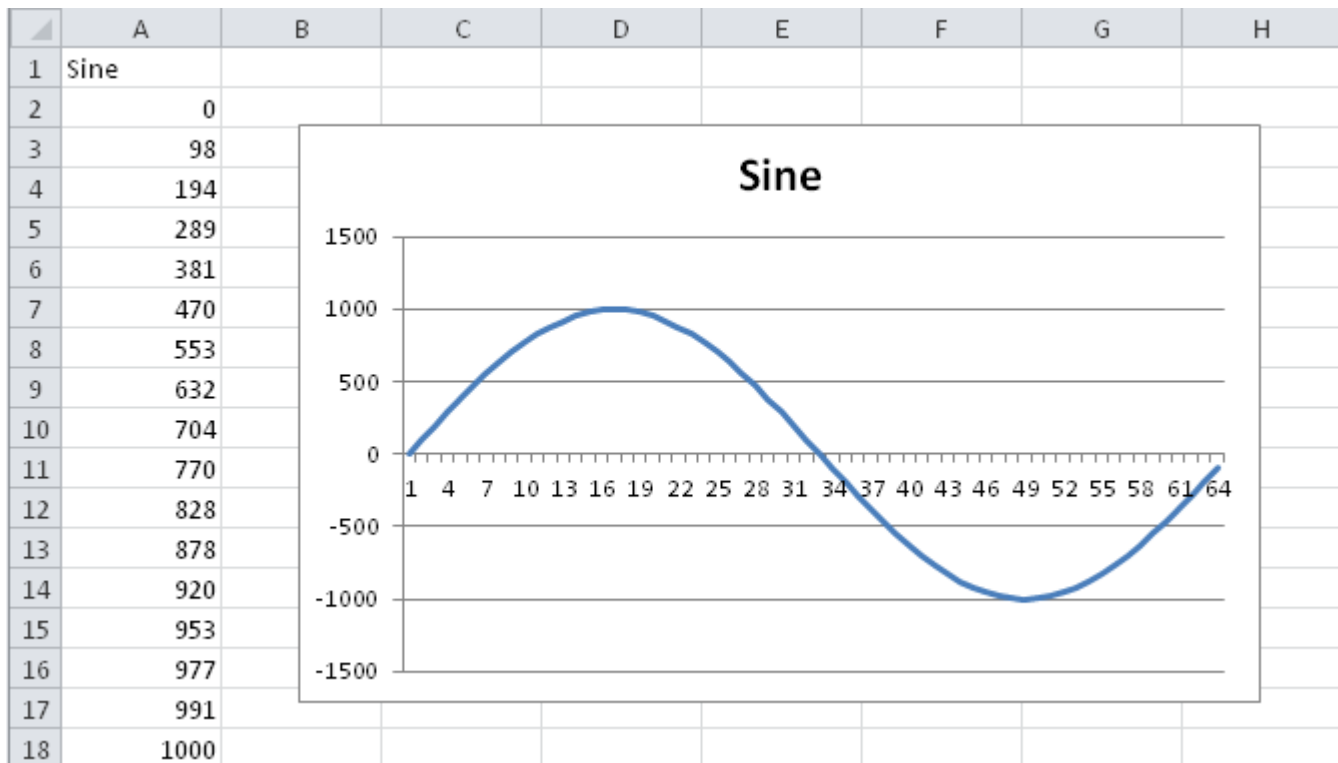

Sine Pattern

Slope	sine wave
Range	-1000 ... 1000
used in	tbd.

(created from the shapefile using [Converting Patterns in Excel](#))

From: <https://www.avosupport.de/wiki/> - **AVOSUPPORT**

Permanent link: <https://www.avosupport.de/wiki/shapes/pattern/sine?rev=1510606678>