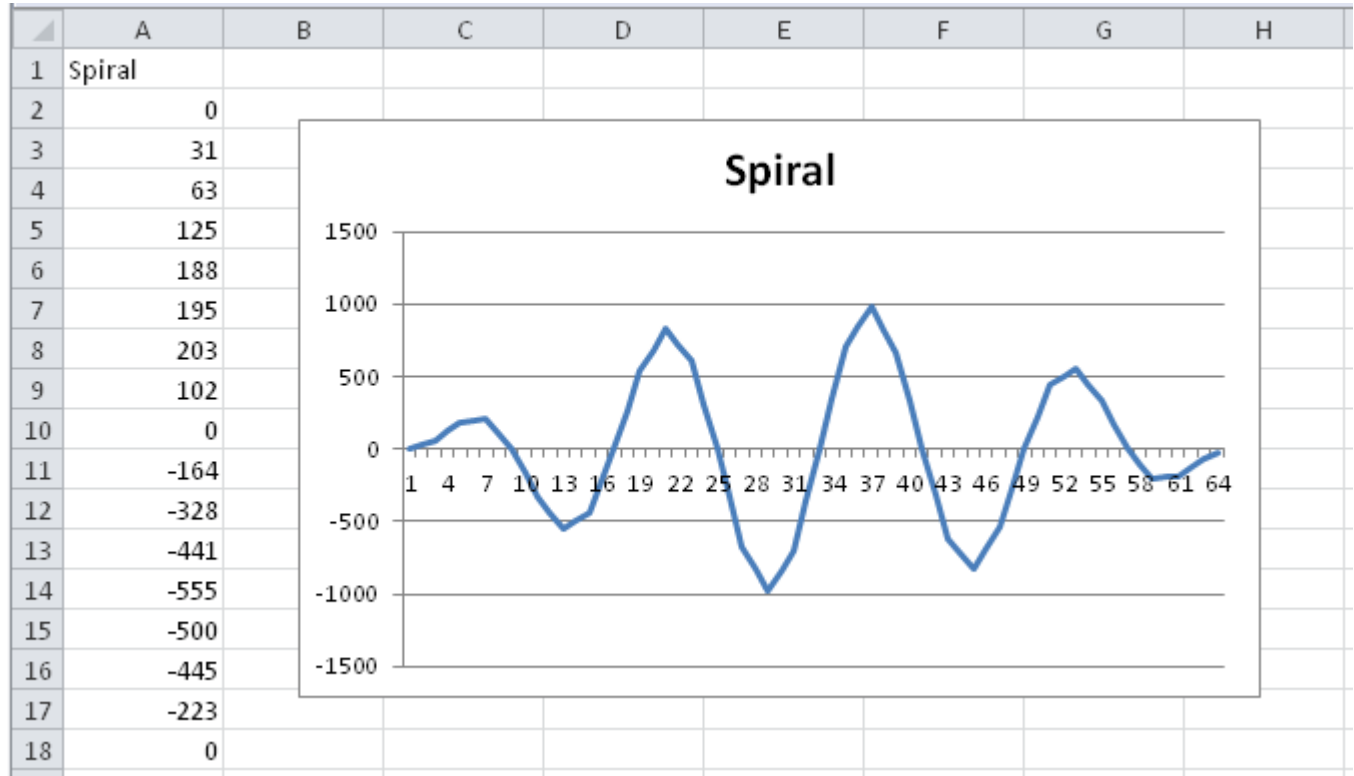

Spiral Pattern

| | |
|---------|---------------------|
| Slope | modulated sine wave |
| Range | -1000 ... 1000 |
| used in | Spiral, Focus Quake |

(created from the shapefile using [Converting Patterns in Excel](#))